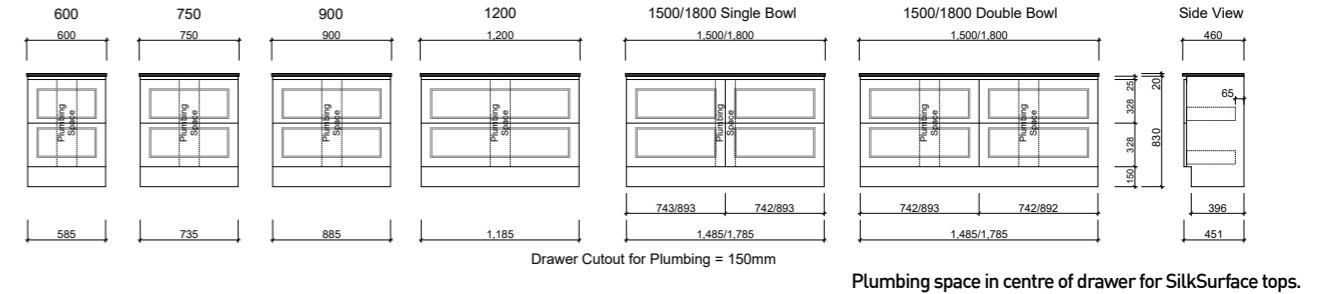

FLOOR STANDING

NEVADA PLUS CLASSIC

WALL HUNG

FLOOR STANDING

TENNESSEE SHAVER

All cabinets 166mm deep. 1500mm can have 3 or 4 doors