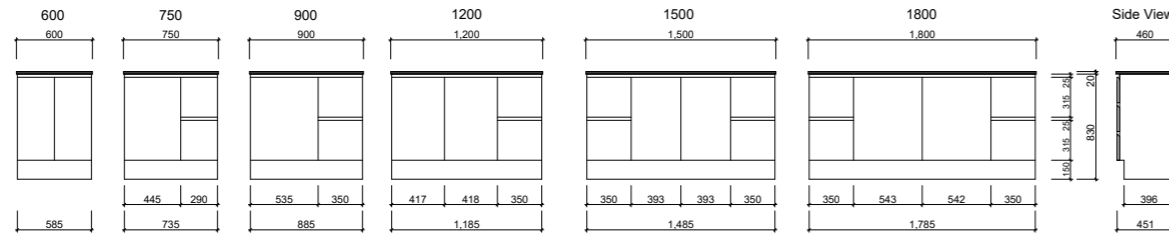

NEVADA CLASSIC

WALL HUNG