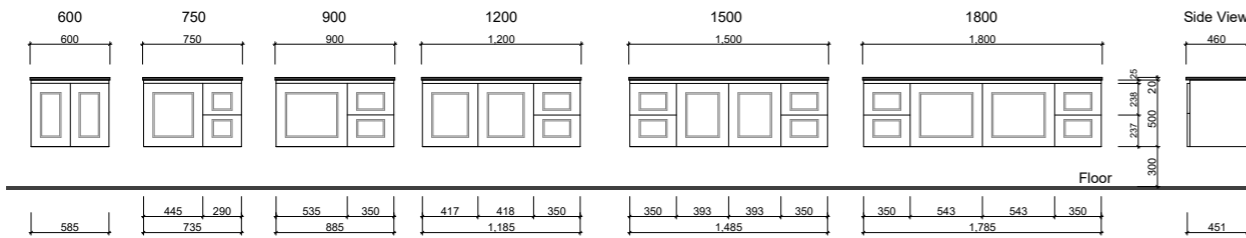

NEVADA

WALL HUNG

FLOOR STANDING

NEVADA CLASSIC

WALL HUNG

FLOOR STANDING

NEVADA PLUS

WALL HUNG

FLOOR STANDING

NEVADA PLUS CLASSIC

WALL HUNG

FLOOR STANDING

TENNESSEE SHAVER

All cabinets 166mm deep. 1500mm can have 3 or 4 doors