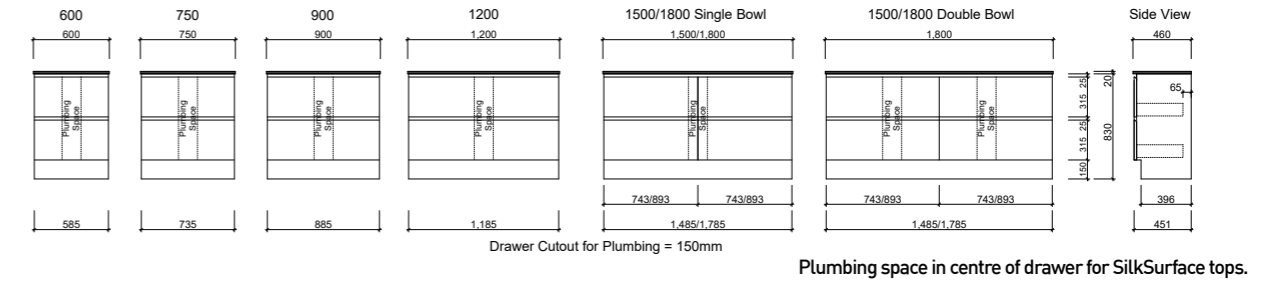

NEVADA

WALL HUNG

FLOOR STANDING

NEVADA CLASSIC

WALL HUNG

FLOOR STANDING

NEVADA PLUS

WALL HUNG

FLOOR STANDING

NEVADA PLUS CLASSIC

WALL HUNG

FLOOR STANDING

TENNESSEE SHAVER

All cabinets 166mm deep. 1500mm can have 3 or 4 doors