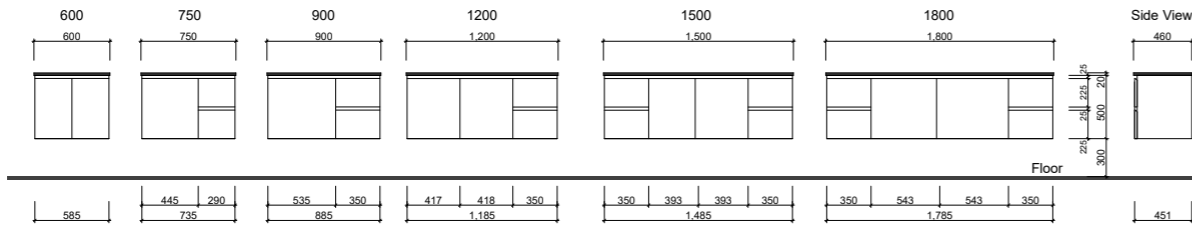

NEVADA

WALL HUNG

FLOOR STANDING