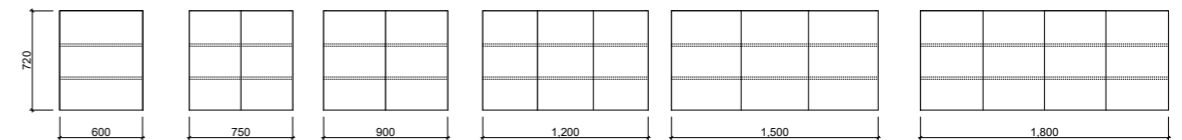

FLOOR STANDING

NEVADA PLUS CLASSIC

WALL HUNG

FLOOR STANDING

TENNESSEE SHAVER

All cabinets 166mm deep. 1500mm can have 3 or 4 doors