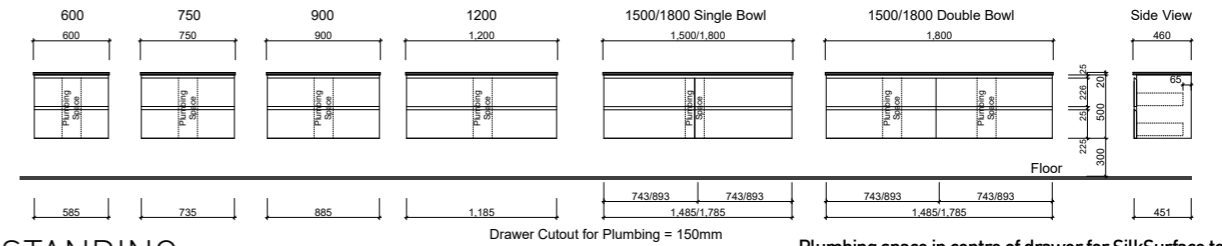

NEVADA PLUS

WALL HUNG

FLOOR STANDING