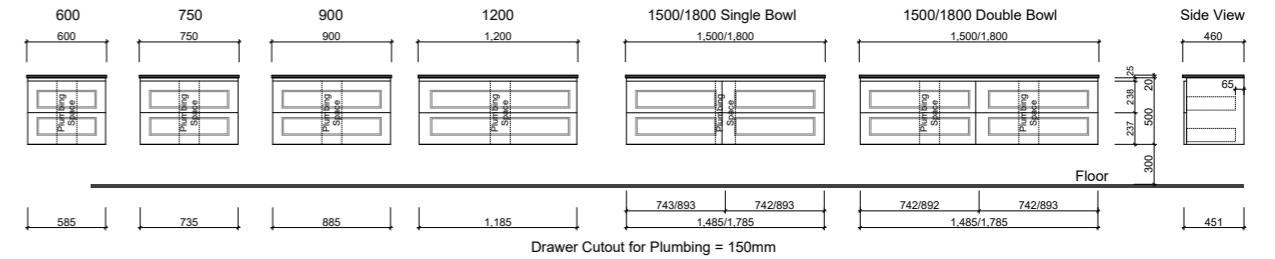

NEVADA PLUS CLASSIC

WALL HUNG