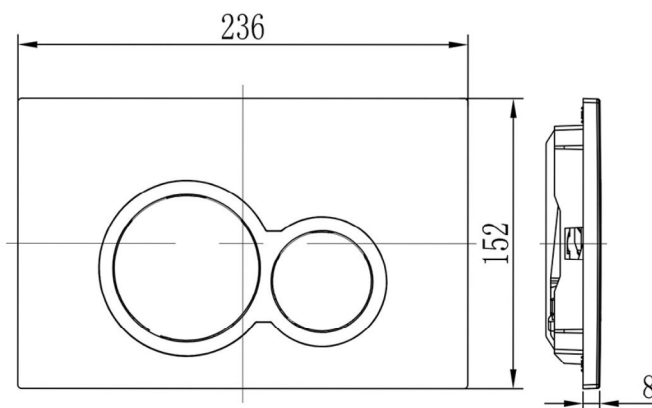

# Dual Flush Plate, Round, Matte Black

All dimensions in mm

Product Code: 153204

<b>Includes</b>	Flush plate Installation instructions
<b>Warranty</b>	5 years - flush button, PVD and electroplate finishes, fittings.

## Product Specifications

<b>Material</b>	ABS
<b>Finish</b>	Matte black
<b>Width</b>	236mm
<b>Height</b>	152mm
<b>Plate thickness</b>	8mm
<b>Operation</b>	Mechanical, half and full flush
<b>Compatibility</b>	Suitable for installation with In Wall cisterns 133141 and 133137
<b>Maintenance &amp; care instructions</b>	Clean using a damp cloth and warm soapy water or detergent. Never use harsh chemicals or abrasives to clean products.

For more information call 1800 BATHROOM (1800 228 476) or visit [raymor.com.au](http://raymor.com.au)

© Registered trademark of Tradelink. All dimensions are in millimetres. Dimensions are approximate and should be checked against the physical product before installation. Changes may be made to this specification without notice due to our commitment to continual improvement. See [raymor.com.au](http://raymor.com.au) for full warranty details.