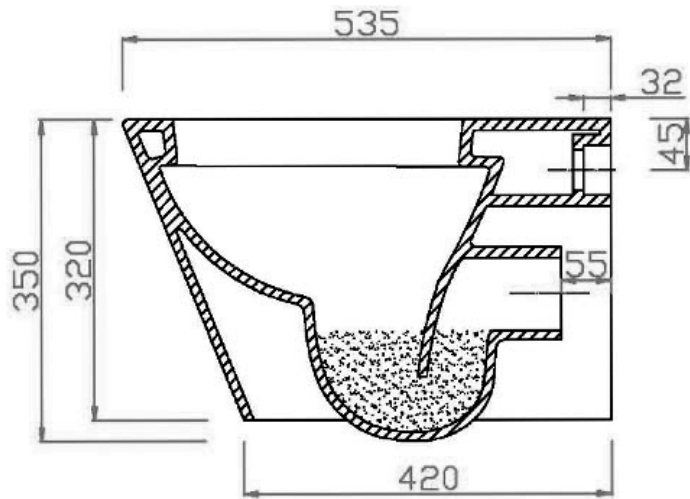

Byron Wall Hung Pan and Seat

All dimensions in mm

Product Code: 133607

Includes	133607 Pan and seat
WELS rating	WELS 4 Star 4.5/3L (3.5L avg. flush) when paired with 133141 in wall cistern with frame
Warranty	20 years - vitreous china 5 years - toilet seat PVD and electroplate finishes, fittings 1 year - seals

For more information call 1800 BATHROOM (1800 228 476) or visit raymor.com.au

© Registered trademark of Tradelink. All dimensions are in millimetres. Dimensions are approximate and should be checked against the physical product before installation. Changes may be made to this specification without notice due to our commitment to continual improvement. See raymor.com.au for full warranty details.

Raymor[®]

Byron Wall Hung Pan and Seat

Product Code: 133607

All dimensions in mm

For more information call 1800 BATHROOM (1800 228 476) or visit raymor.com.au

© Registered trademark of Tradelink. All dimensions are in millimetres. Dimensions are approximate and should be checked against the physical product before installation. Changes may be made to this specification without notice due to our commitment to continual improvement. See raymor.com.au for full warranty details.