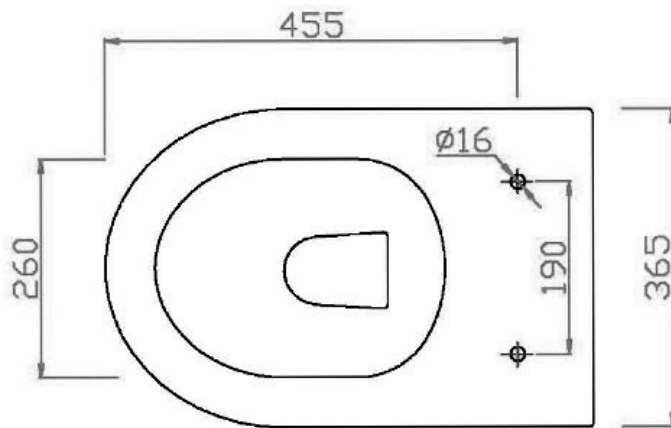

Byron Wall Hung Pan and Seat

All dimensions in mm

Product Code: 133607

Includes	133607 Pan and seat
WELS rating	WELS 4 Star 4.5/3L (3.5L avg. flush) when paired with 133141 in wall cistern with frame
Warranty	20 years - vitreous china 5 years - toilet seat PVD and electroplate finishes, fittings 1 year - seals

For more information call 1800 BATHROOM (1800 228 476) or visit raymor.com.au

© Registered trademark of Tradelink. All dimensions are in millimetres. Dimensions are approximate and should be checked against the physical product before installation. Changes may be made to this specification without notice due to our commitment to continual improvement. See raymor.com.au for full warranty details.

Raymor[®]

Byron Wall Hung Pan and Seat

Product Code: 133607

All dimensions in mm

For more information call 1800 BATHROOM (1800 228 476) or visit raymor.com.au

© Registered trademark of Tradelink. All dimensions are in millimetres. Dimensions are approximate and should be checked against the physical product before installation. Changes may be made to this specification without notice due to our commitment to continual improvement. See raymor.com.au for full warranty details.