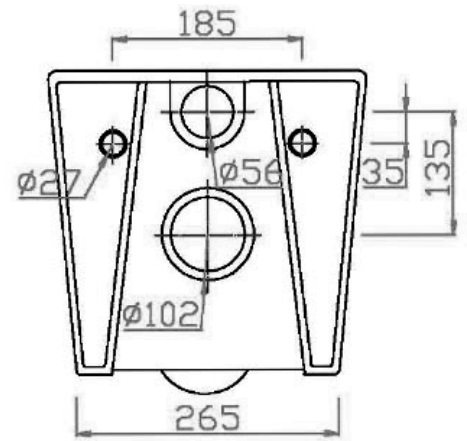

Byron Wall Hung Pan and Seat

All dimensions in mm

Product Code: 133607

Includes	133607 Pan and seat
WELS rating	WELS 4 Star 4.5/3L (3.5L avg. flush) when paired with 133141 in wall cistern with frame
Warranty	20 years - vitreous china 5 years - toilet seat PVD and electroplate finishes, fittings 1 year - seals

For more information call 1800 BATHROOM (1800 228 476) or visit raymor.com.au

© Registered trademark of Tradelink. All dimensions are in millimetres. Dimensions are approximate and should be checked against the physical product before installation. Changes may be made to this specification without notice due to our commitment to continual improvement. See raymor.com.au for full warranty details.

Raymor[®]

Byron Wall Hung Pan and Seat

Product Code: 133607

All dimensions in mm

For more information call 1800 BATHROOM (1800 228 476) or visit raymor.com.au

© Registered trademark of Tradelink. All dimensions are in millimetres. Dimensions are approximate and should be checked against the physical product before installation. Changes may be made to this specification without notice due to our commitment to continual improvement. See raymor.com.au for full warranty details.