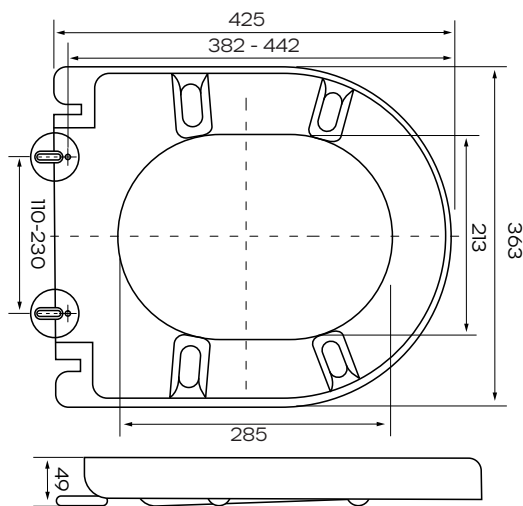

Product Specifications

Colour	White
Pan	Vitreous china
Cistern	Vitreous china
Rim Type	Rimless
Seat	Soft Close, Quick Release with Metal Hinges
Trap Type	P-trap set out 185mm S-trap set out 75mm-170mm as standard. S-trap set out 145mm-230mm as optional (Item Code 136002 Variance Bend).
Inlet Valve	Universal inlet valve suits back entry and bottom entry
Outlet Valve	4.5/3L Dual flush outlet valve
Inclusions	1 x Cistern 1 x Wall Faced Pan 1 x Standard Seat 1 x Variance Bend Installation Instructions
Maintenance & Care	Surfaces should be regularly cleaned with a soft, dampened cloth or sponge with warm, soapy water or mild detergent only. Do not use abrasive brushes, scourers, cleaners or harsh chlorides or chemicals as these can damage the finish

For more information call 1800 BATHROOM (1800 228 476) or visit raymor.com.au

© Registered trademark of Tradelink. All dimensions are in millimetres. Dimensions are approximate and should be checked against the physical product before installation. Changes may be made to this specification without notice due to our commitment to continual improvement. See raymor.com.au for full warranty details.

Toilet Seat

Optional Set Out

with 136002 Pan Connector
SOLD SEPERATELY

For more information call 1800 BATHROOM (1800 228 476) or visit raymor.com.au

© Registered trademark of Tradelink. All dimensions are in millimetres. Dimensions are approximate and should be checked against the physical product before installation. Changes may be made to this specification without notice due to our commitment to continual improvement. See raymor.com.au for full warranty details.