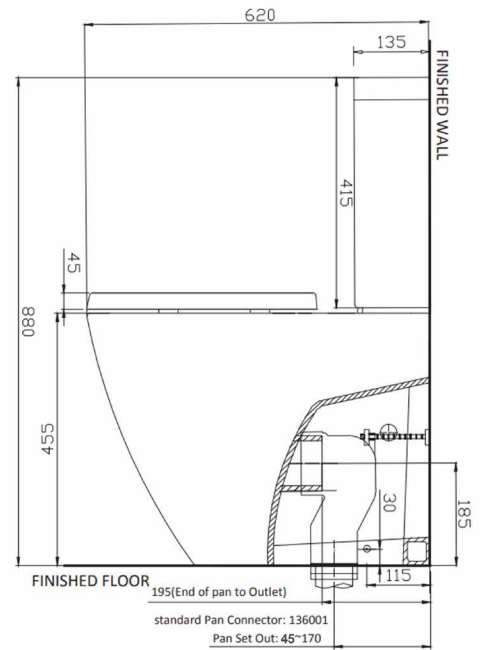

Winton Back to Wall Comfort Height Toilet Suite Standard Seat

All dimensions in mm

Product Code: 203151

Includes	203083 Pan 203080 Cistern 203082 Seat 136001 Variance Bend
WELS rating	4 Star 3.5L Avg Flush
Warranty	20 years - Vitreous china, nylon braided hoses & chrome plated finish 15 years - plastic cistern, in-wall cistern frame 5 years - inlet & outlet valves, toilet seat, link piece, flush pipe, flush button, PVD & electroplate finishes, fittings 1 year - seals & labour

For more information call 1800 BATHROOM (1800 228 476) or visit raymor.com.au

© Registered trademark of Tradelink. All dimensions are in millimetres. Dimensions are approximate and should be checked against the physical product before installation. Changes may be made to this specification without notice due to our commitment to continual improvement. See raymor.com.au for full warranty details.

Raymor[®]

Winton Back to Wall Comfort Height Toilet Suite Standard Seat

All dimensions in mm

Product Code: 203151

Country of Manufacture
Maintenance & Care

China

Surfaces should be regularly cleaned with a soft, dampened cloth or sponge with warm, soapy water or mild detergent only. Do not use abrasive brushes, scourers, cleaners or harsh chlorides or chemicals as these can damage the finish

Toilet Seat

Optional Set Out

with 136002 Pan Connector
SOLD SEPERATELY

For more information call 1800 BATHROOM (1800 228 476) or visit raymor.com.au

© Registered trademark of Tradelink. All dimensions are in millimetres. Dimensions are approximate and should be checked against the physical product before installation. Changes may be made to this specification without notice due to our commitment to continual improvement. See raymor.com.au for full warranty details.