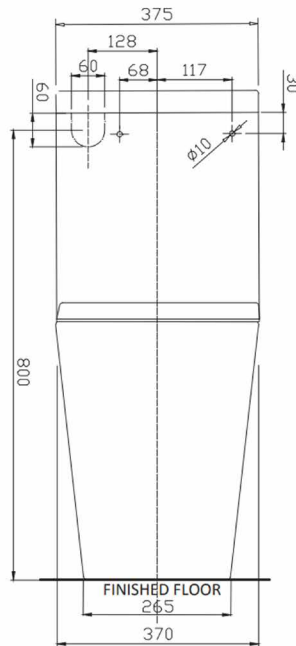

Winton Back to Wall Comfort Height Toilet Suite Standard Seat

All dimensions in mm

Product Code: 203151

Includes	203083 Pan 203080 Cistern 203082 Seat 136001 Variance Bend
WELS rating	4 Star 3.5L Avg Flush
Warranty	20 years - Vitreous china, nylon braided hoses & chrome plated finish 15 years - plastic cistern, in-wall cistern frame 5 years - inlet & outlet valves, toilet seat, link piece, flush pipe, flush button, PVD & electroplate finishes, fittings 1 year - seals & labour

For more information call 1800 BATHROOM (1800 228 476) or visit raymor.com.au

© Registered trademark of Tradelink. All dimensions are in millimetres. Dimensions are approximate and should be checked against the physical product before installation. Changes may be made to this specification without notice due to our commitment to continual improvement. See raymor.com.au for full warranty details.

Raymor[®]

Winton Back to Wall Comfort Height Toilet Suite Standard Seat

All dimensions in mm

Product Code: 203151

Country of Manufacture
Maintenance & Care

China

Surfaces should be regularly cleaned with a soft, dampened cloth or sponge with warm, soapy water or mild detergent only. Do not use abrasive brushes, scourers, cleaners or harsh chlorides or chemicals as these can damage the finish

Toilet Seat

Optional Set Out

with 136002 Pan Connector
SOLD SEPERATELY

For more information call 1800 BATHROOM (1800 228 476) or visit raymor.com.au

© Registered trademark of Tradelink. All dimensions are in millimetres. Dimensions are approximate and should be checked against the physical product before installation. Changes may be made to this specification without notice due to our commitment to continual improvement. See raymor.com.au for full warranty details.