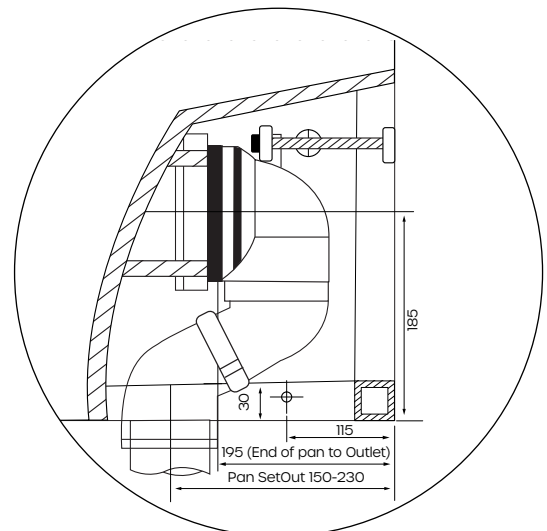

Product Specifications

Colour	White
Pan	Vitreous china
Cistern	Vitreous china
Rim Type	Rimless
Seat	Soft Close, Quick Release with Metal Hinges
Trap Type	P-trap set out 185mm S-trap set out 75mm-170mm as standard. S-trap set out 145mm-230mm as optional (Item Code 136002 Variance Bend).
Inlet Valve	Universal inlet valve suits back entry and bottom entry
Outlet Valve	4.5/3L Dual flush outlet valve
Inclusions	1 x Cistern 1 x Wall Faced Pan 1 x Standard Seat 1 x Variance Bend Installation Instructions
Maintenance & Care	Surfaces should be regularly cleaned with a soft, dampened cloth or sponge with warm, soapy water or mild detergent only. Do not use abrasive brushes, scourers, cleaners or harsh chlorides or chemicals as these can damage the finish

Raymor[®]

Winton Back to Wall Comfort Height Toilet Suite Standard Seat

All dimensions in mm

Product Code: 203151

Country of Manufacture
Maintenance & Care

China

Surfaces should be regularly cleaned with a soft, dampened cloth or sponge with warm, soapy water or mild detergent only. Do not use abrasive brushes, scourers, cleaners or harsh chlorides or chemicals as these can damage the finish

Toilet Seat

Optional Set Out

with 136002 Pan Connector
SOLD SEPERATELY

For more information call 1800 BATHROOM (1800 228 476) or visit raymor.com.au

© Registered trademark of Tradelink. All dimensions are in millimetres. Dimensions are approximate and should be checked against the physical product before installation. Changes may be made to this specification without notice due to our commitment to continual improvement. See raymor.com.au for full warranty details.