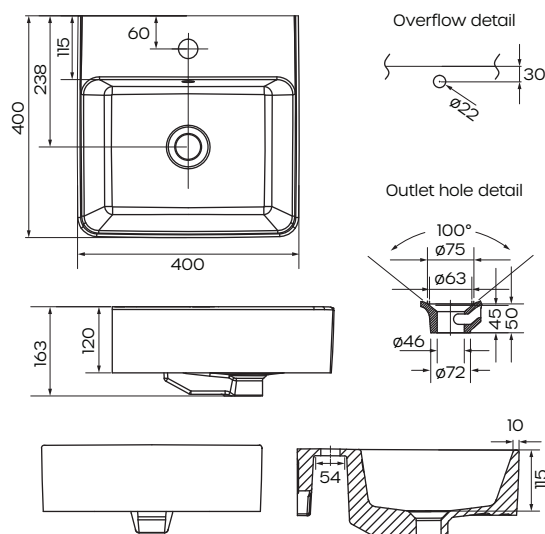

Maintenance & Care

Surfaces should be regularly cleaned with a soft, dampened cloth or sponge with warm, soapy water or mild detergent only. Do not use abrasive brushes, scourers, cleaners or harsh chlorides or chemicals as these can damage the finish