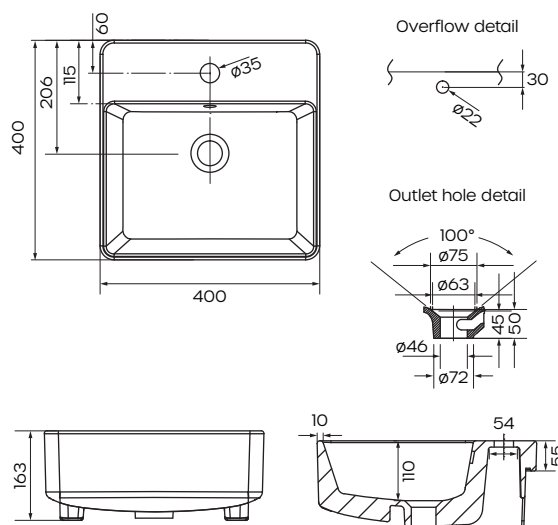

Maintenance & Care

Surfaces should be regularly cleaned with a soft, dampened cloth or sponge with warm, soapy water or mild detergent only. Do not use abrasive brushes, scourers, cleaners or harsh chlorides or chemicals as these can damage the finish