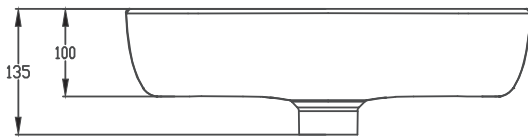

Sigma Counter Top Basin 460 x 320mm.

Product Code: 203075

Product Specifications.

Warranty	20 years - vitreous china 5 years - plug and waste, overflow ring, bottle trap, chrome, PVD and electroplate finishes, fittings; 1 year - seals and labour	Inclusions	Chrome pop up plug and waste with hair catcher Installation instructions
Colour	White	Maintenance & Care	Clean using a soft sponge or cloth with warm soapy water or detergent. Never use abrasive brushes or scourer pads to clean products. Rinse with water immediately after using any cleaning solution
Installation Type	Counter Top		
Material	Vitreous China		
Taphole	None		
Overflow	No		
Width	460mm		
Height	135mm		
Depth	320mm		

For more information call 1800 BATHROOM (1800 228 476) or visit raymor.com.au

© Registered trademark of Tradelink. All dimensions are in millimetres. Dimensions are approximate and should be checked against the physical product before installation. Changes may be made to this specification without notice due to our commitment to continual improvement. See raymor.com.au for full warranty details.
All dimensions in mm.

Version 1

raymor

Sigma Counter Top Basin 460 x 320mm.

Product Code: 203075

For more information call 1800 BATHROOM (1800 228 476) or visit raymor.com.au

© Registered trademark of Tradelink. All dimensions are in millimetres. Dimensions are approximate and should be checked against the physical product before installation. Changes may be made to this specification without notice due to our commitment to continual improvement. See raymor.com.au for full warranty details.
All dimensions in mm.