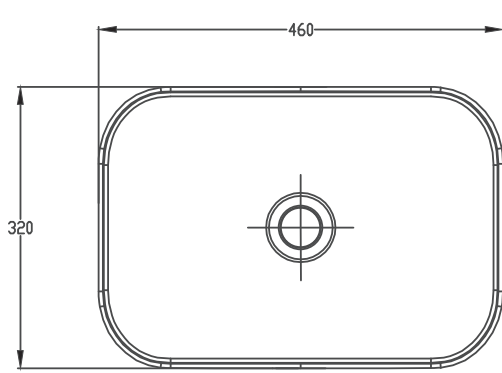

Sigma Counter Top Basin 460 x 320mm.

Product Code: 203075

Product Specifications.

Warranty	20 years - vitreous china 5 years - plug and waste, overflow ring, bottle trap, chrome, PVD and electroplate finishes, fittings; 1 year - seals and labour	Inclusions	Chrome pop up plug and waste with hair catcher Installation instructions
Colour	White	Maintenance & Care	Clean using a soft sponge or cloth with warm soapy water or detergent. Never use abrasive brushes or scourer pads to clean products. Rinse with water immediately after using any cleaning solution
Installation Type	Counter Top		
Material	Vitreous China		
Taphole	None		
Overflow	No		
Width	460mm		
Height	135mm		
Depth	320mm		

For more information call 1800 BATHROOM (1800 228 476) or visit raymor.com.au

© Registered trademark of Tradelink. All dimensions are in millimetres. Dimensions are approximate and should be checked against the physical product before installation. Changes may be made to this specification without notice due to our commitment to continual improvement. See raymor.com.au for full warranty details.
All dimensions in mm.

Version 1

raymor

Sigma Counter Top Basin 460 x 320mm.

Product Code: 203075

For more information call 1800 BATHROOM (1800 228 476) or visit raymor.com.au

© Registered trademark of Tradelink. All dimensions are in millimetres. Dimensions are approximate and should be checked against the physical product before installation. Changes may be made to this specification without notice due to our commitment to continual improvement. See raymor.com.au for full warranty details.
All dimensions in mm.