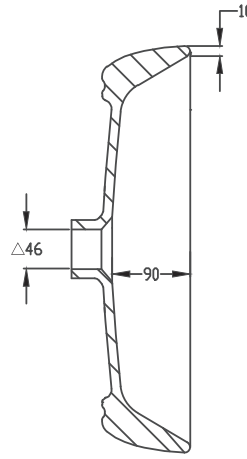

Sigma Counter Top Basin 460 x 320mm.

Product Code: 203075

Product Specifications.

Warranty	20 years - vitreous china 5 years - plug and waste, overflow ring, bottle trap, chrome, PVD and electroplate finishes, fittings; 1 year - seals and labour	Inclusions	Chrome pop up plug and waste with hair catcher Installation instructions
Colour	White	Maintenance & Care	Clean using a soft sponge or cloth with warm soapy water or detergent. Never use abrasive brushes or scourer pads to clean products. Rinse with water immediately after using any cleaning solution
Installation Type	Counter Top		
Material	Vitreous China		
Taphole	None		
Overflow	No		
Width	460mm		
Height	135mm		
Depth	320mm		

For more information call 1800 BATHROOM (1800 228 476) or visit raymor.com.au

© Registered trademark of Tradelink. All dimensions are in millimetres. Dimensions are approximate and should be checked against the physical product before installation. Changes may be made to this specification without notice due to our commitment to continual improvement. See raymor.com.au for full warranty details.
All dimensions in mm.

Version 1

raymor

Sigma Counter Top Basin 460 x 320mm.

Product Code: 203075

For more information call 1800 BATHROOM (1800 228 476) or visit raymor.com.au

© Registered trademark of Tradelink. All dimensions are in millimetres. Dimensions are approximate and should be checked against the physical product before installation. Changes may be made to this specification without notice due to our commitment to continual improvement. See raymor.com.au for full warranty details.
All dimensions in mm.