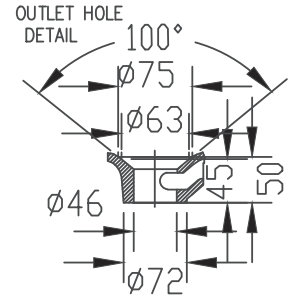

Sigma Counter Top Basin 460 x 320mm.

Product Code: 203075

Product Specifications.

Warranty	20 years - vitreous china 5 years - plug and waste, overflow ring, bottle trap, chrome, PVD and electroplate finishes, fittings; 1 year - seals and labour	Inclusions	Chrome pop up plug and waste with hair catcher Installation instructions
Colour	White	Maintenance & Care	Clean using a soft sponge or cloth with warm soapy water or detergent. Never use abrasive brushes or scourer pads to clean products. Rinse with water immediately after using any cleaning solution
Installation Type	Counter Top		
Material	Vitreous China		
Taphole	None		
Overflow	No		
Width	460mm		
Height	135mm		
Depth	320mm		

For more information call 1800 BATHROOM (1800 228 476) or visit raymor.com.au

© Registered trademark of Tradelink. All dimensions are in millimetres. Dimensions are approximate and should be checked against the physical product before installation. Changes may be made to this specification without notice due to our commitment to continual improvement. See raymor.com.au for full warranty details.
All dimensions in mm.

Version 1

raymor

Sigma Counter Top Basin 460 x 320mm.

Product Code: 203075

For more information call 1800 BATHROOM (1800 228 476) or visit raymor.com.au

© Registered trademark of Tradelink. All dimensions are in millimetres. Dimensions are approximate and should be checked against the physical product before installation. Changes may be made to this specification without notice due to our commitment to continual improvement. See raymor.com.au for full warranty details.
All dimensions in mm.