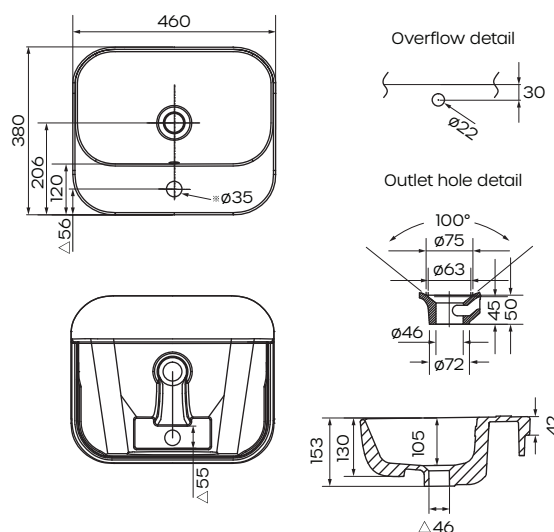

Sigma Semi Recessed Basin

White

Product Code: 203077

Warranty

20 years - vitreous china
5 years - plug & waste, overflow ring, bottle trap, chrome, PVD & electroplate finishes & fittings
1 year - seals & labour

Product Specifications

Colour	White
Material	Vitreous china
Width	460mm
Height	153mm
Depth	380mm
Capacity	8.38L
Installation	Semi Recessed
Tap Holes	1 Tap hole
Overflow	Yes
Waste Included	Yes
Inclusions	Chrome Pop Up Plug and Waste with Hair Catcher Chrome overflow ring Installation instructions
Country of Manufacture	China
Maintenance & Care	Surfaces should be regularly cleaned with a soft, dampened cloth or sponge with warm, soapy water or mild detergent only. Do not use abrasive brushes, scourers, cleaners or harsh chlorides or chemicals as these can damage the finish