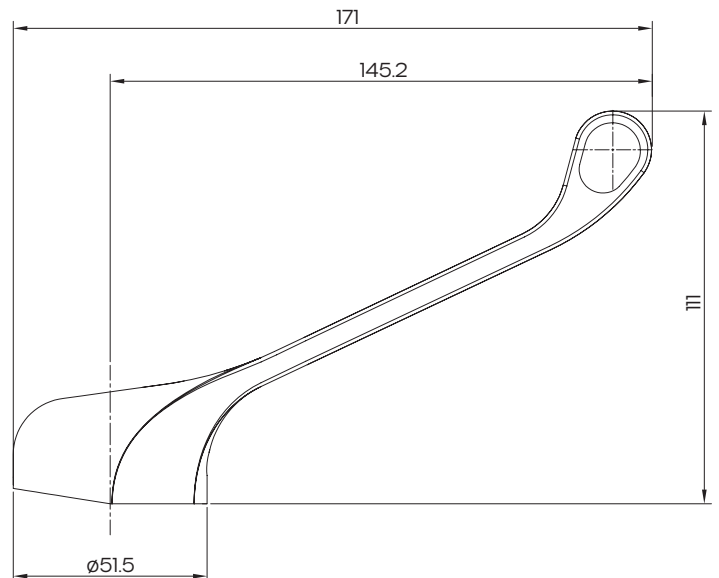

28 degree Angled Surgeon Lever Care Handle

Chrome

Product Code: 133353

Product Specifications

Finish	Chrome
Materials	Zinc handle
Handle Reach	226mm
Suits	40mm cartridge mixers
Design	Lever handle for care facilities or those with restricted movement.
Inclusions	Handle Hot & Cold indicator Warm & Cold indicator
Maintenance and Care Instructions	Clean using a soft sponge or cloth with warm soapy water or detergent. Never use abrasive brushes or scourer pads to clean products. Rinse with water immediately after using any cleaning solution.