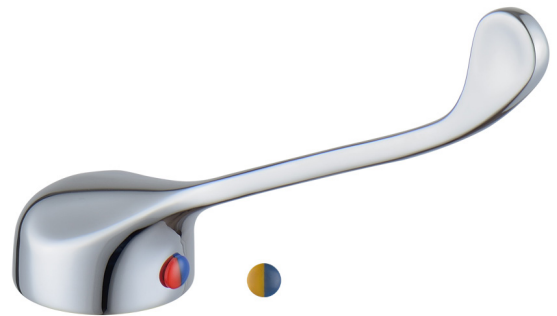

28 degree Angled Surgeon Lever Care Handle

Chrome

Product Code: 133353

Product Specifications

Finish	Chrome
Materials	Zinc handle
Handle Reach	226mm
Suits	40mm cartridge mixers
Design	Lever handle for care facilities or those with restricted movement.
Inclusions	Handle Hot & Cold indicator Warm & Cold indicator
Maintenance and Care Instructions	Clean using a soft sponge or cloth with warm soapy water or detergent. Never use abrasive brushes or scourer pads to clean products. Rinse with water immediately after using any cleaning solution.