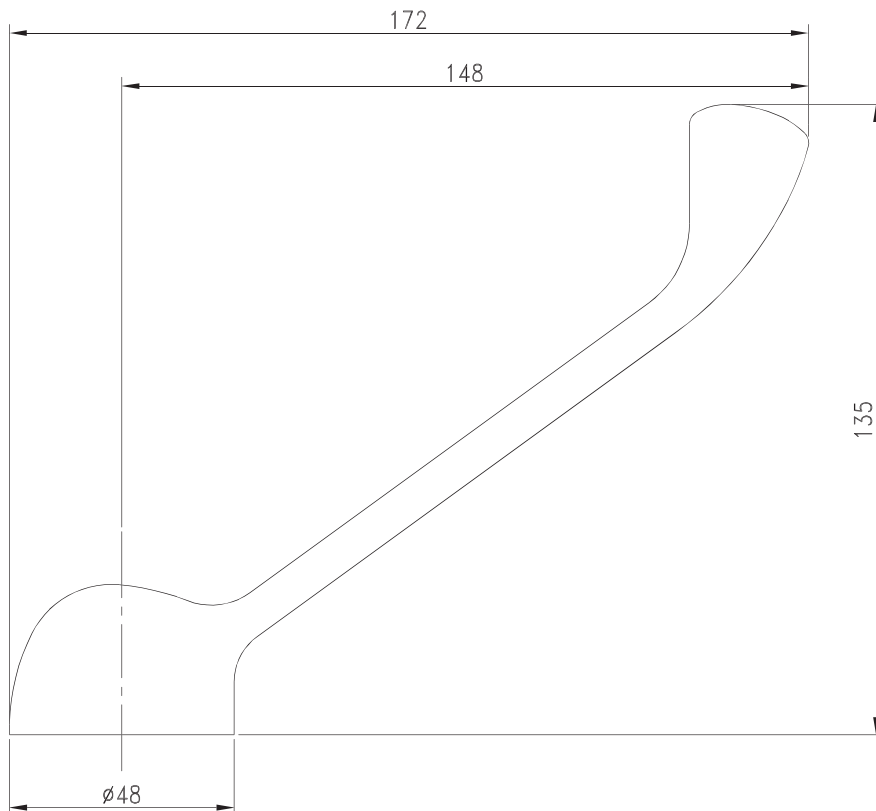

Care Handle 36 degree Angled Pin Lever suits 35mm Chrome.

Product Code: 167772

For more information call 1800 BATHROOM (1800 228 476) or visit raymor.com.au

© Registered trademark of Tradelink. All dimensions are in millimetres. Dimensions are approximate and should be checked against the physical product before installation. Changes may be made to this specification without notice due to our commitment to continual improvement. See raymor.com.au for full warranty details.

All dimensions in mm.
Version 1

raymor