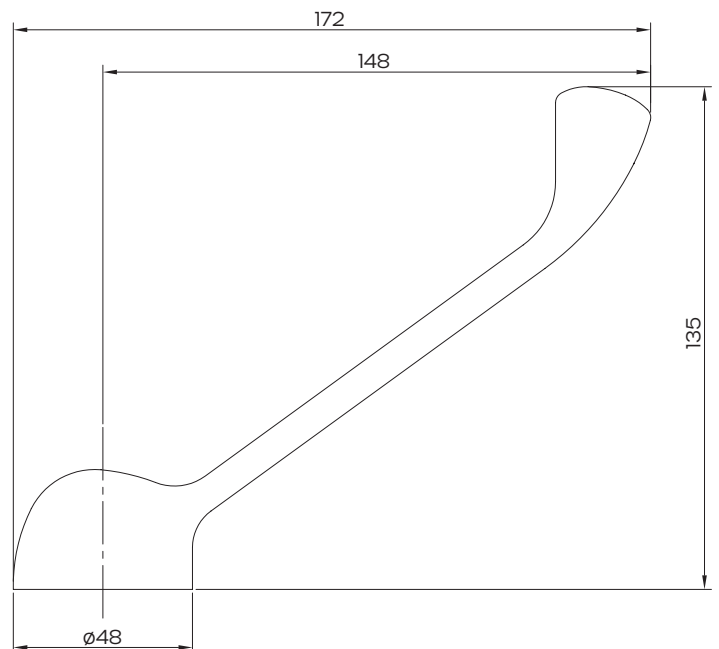

# 36 degree Angled Surgeon Lever Care Handle

Chrome

Product Code: 167772

## Product Specifications

<b>Finish</b>	Chrome
<b>Materials</b>	Zinc handle
<b>Handle Reach</b>	147mm
<b>Suits</b>	35mm cartridge mixers
<b>Design</b>	Lever handle for care facilities or those with restricted movement.
<b>Inclusions</b>	Handle Hot & Cold indicator Warm & Cold indicator
<b>Maintenance and Care Instructions</b>	Clean using a soft sponge or cloth with warm soapy water or detergent. Never use abrasive brushes or scourer pads to clean products. Rinse with water immediately after using any cleaning solution.