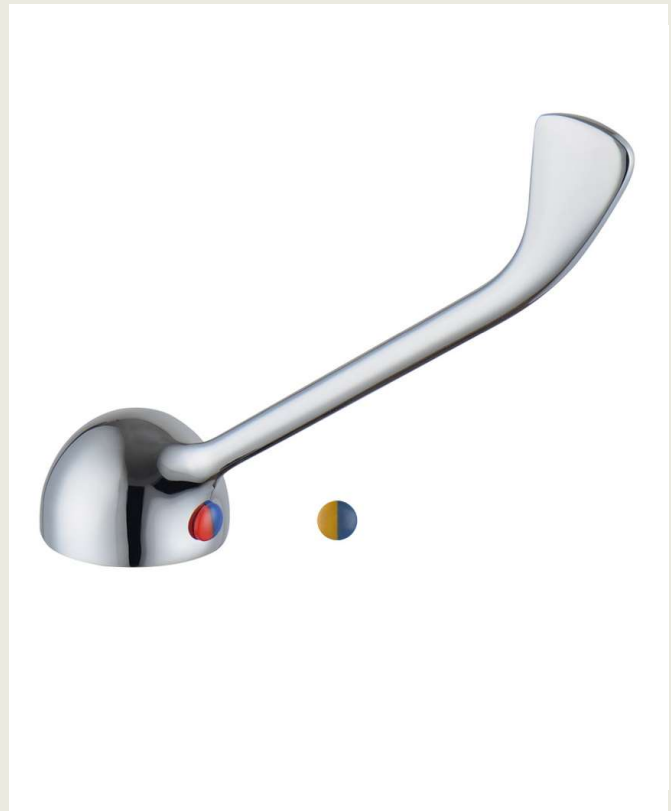

# Care Handle 36 degree Angled Pin Lever suits 35mm Chrome.

Product Code: 167772

## Product Specifications.

<b>Warranty</b>	20 years - Mixer Cartridge, Body, Aerator, Hoses, Spout, Handle and Chrome Finish 10 years - Handpieces and pull-down hoses 5 years - PVD and Electroplate finishes 1 year - Seals and Labour	<b>Handle Design</b>	Surgeon Lever
<b>Colour</b>	Chrome	<b>Handle Length</b>	148mm
<b>Finish</b>	Electroplating	<b>Handle Angle</b>	36 degrees
<b>Material</b>	Zinc	<b>Inclusions</b>	Hot and Cold indicator Warm and Cold indicator
<b>Suits</b>	35mm cartridge mixers	<b>Maintenance &amp; Care</b>	Clean using a soft sponge or cloth with warm soapy water or detergent. Never use abrasive brushes or scourer pads to clean products. Rinse with water immediately after using any cleaning solution

# raymor

# Care Handle 36 degree Angled Pin Lever suits 35mm Chrome.

Product Code: 167772

For more information call 1800 BATHROOM (1800 228 476) or visit [raymor.com.au](http://raymor.com.au)

© Registered trademark of Tradelink. All dimensions are in millimetres. Dimensions are approximate and should be checked against the physical product before installation. Changes may be made to this specification without notice due to our commitment to continual improvement. See [raymor.com.au](http://raymor.com.au) for full warranty details.