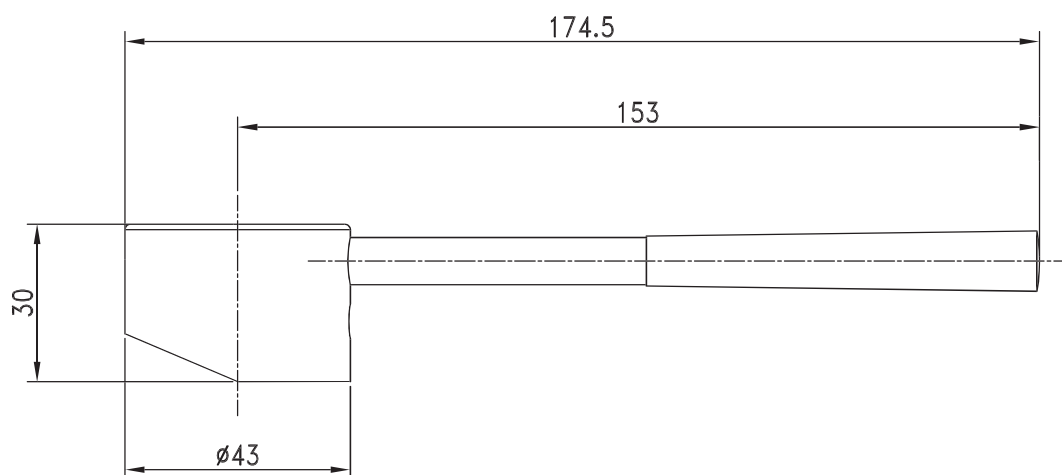

Care Handle Straight Pin Lever Chrome suits 35mm.

Product Code: 133330

Product Specifications.

Warranty	20 years - Mixer Cartridge, Body, Aerator, Hoses, Spout, Handle and Chrome Finish 10 years - Handpieces and pull-down hoses 5 years - PVD and Electroplate finishes 1 year - Seals and Labour	Handle Design	Extended Pin lever
Colour	Chrome	Handle Length	153mm
Finish	Electroplating	Handle Angle	0 degrees
Material	Zinc	Inclusions	Hot and Cold indicator Warm and Cold indicator
Suits	35mm cartridge mixers	Maintenance & Care	Clean using a soft sponge or cloth with warm soapy water or detergent. Never use abrasive brushes or scourer pads to clean products. Rinse with water immediately after using any cleaning solution

For more information call 1800 BATHROOM (1800 228 476) or visit raymor.com.au

© Registered trademark of Tradelink. All dimensions are in millimetres. Dimensions are approximate and should be checked against the physical product before installation. Changes may be made to this specification without notice due to our commitment to continual improvement. See raymor.com.au for full warranty details.

All dimensions in mm.
Version 1

raymor

Care Handle Straight Pin Lever Chrome suits 35mm.

Product Code: 133330

For more information call 1800 BATHROOM (1800 228 476) or visit raymor.com.au

© Registered trademark of Tradelink. All dimensions are in millimetres. Dimensions are approximate and should be checked against the physical product before installation. Changes may be made to this specification without notice due to our commitment to continual improvement. See raymor.com.au for full warranty details.

All dimensions in mm.
Version 1

raymor