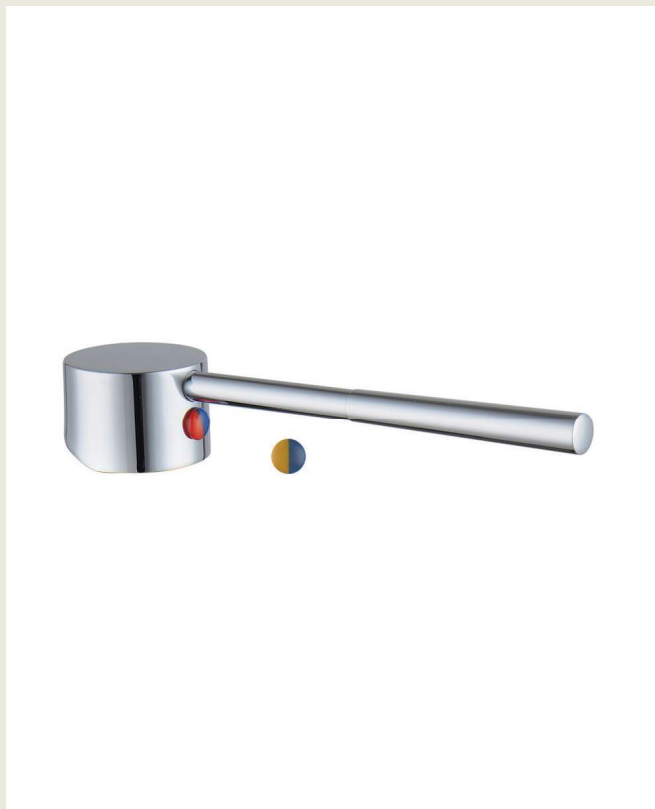

Care Handle Straight Pin Lever Chrome suits 35mm.

Product Code: 133330

Product Specifications.

Warranty	20 years - Mixer Cartridge, Body, Aerator, Hoses, Spout, Handle and Chrome Finish 10 years - Handpieces and pull-down hoses 5 years - PVD and Electroplate finishes 1 year - Seals and Labour	Handle Design	Extended Pin lever
Colour	Chrome	Handle Length	153mm
Finish	Electroplating	Handle Angle	0 degrees
Material	Zinc	Inclusions	Hot and Cold indicator Warm and Cold indicator
Suits	35mm cartridge mixers	Maintenance & Care	Clean using a soft sponge or cloth with warm soapy water or detergent. Never use abrasive brushes or scourer pads to clean products. Rinse with water immediately after using any cleaning solution

For more information call 1800 BATHROOM (1800 228 476) or visit raymor.com.au

© Registered trademark of Tradelink. All dimensions are in millimetres. Dimensions are approximate and should be checked against the physical product before installation. Changes may be made to this specification without notice due to our commitment to continual improvement. See raymor.com.au for full warranty details.

All dimensions in mm.
Version 1

raymor

Care Handle Straight Pin Lever Chrome suits 35mm.

Product Code: 133330

For more information call 1800 BATHROOM (1800 228 476) or visit raymor.com.au

© Registered trademark of Tradelink. All dimensions are in millimetres. Dimensions are approximate and should be checked against the physical product before installation. Changes may be made to this specification without notice due to our commitment to continual improvement. See raymor.com.au for full warranty details.

All dimensions in mm.
Version 1

raymor