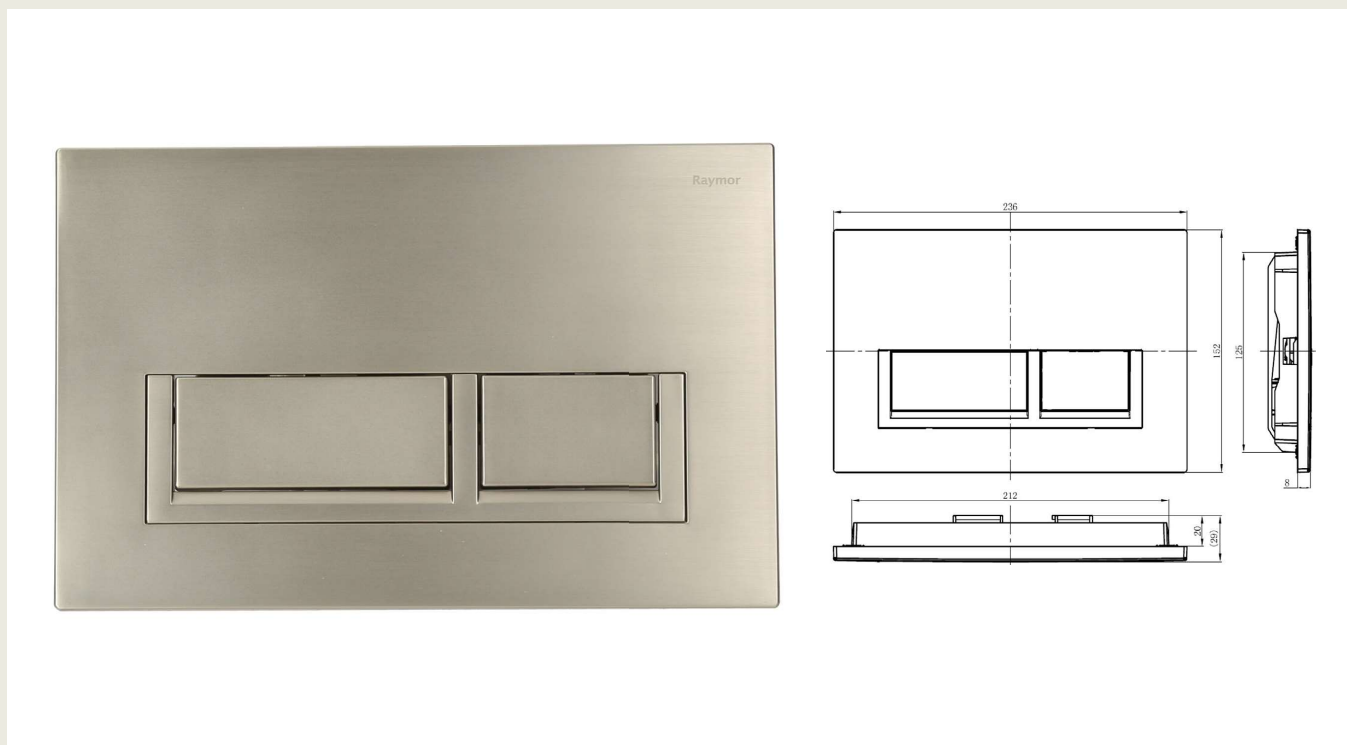

Wall Dual Flush Button Square Brushed Nickel.

Product Code: 275328

Product Specifications.

Warranty	5 years - flush button, PVD and electroplate finishes, fittings.	Operation	Mechanical, half and full flush
Material	ABS	Compatibility	Suitable for installation with In Wall cisterns 133141 and 133137
Colour	Brushed nickel	Inclusions	1 x Flush Button Installation Instructions *etched logo may vary, updated on 2024 stock
Width	236mm	Maintenance & Care	Surfaces should be regularly cleaned with a soft, dampened cloth or sponge with warm, soapy water. Do not use abrasive brushes, scourers or harsh chemicals as these can damage the finish
Height	152mm		
Depth	8mm		
Design	Square		

All dimensions in mm.
Version 1

raymor