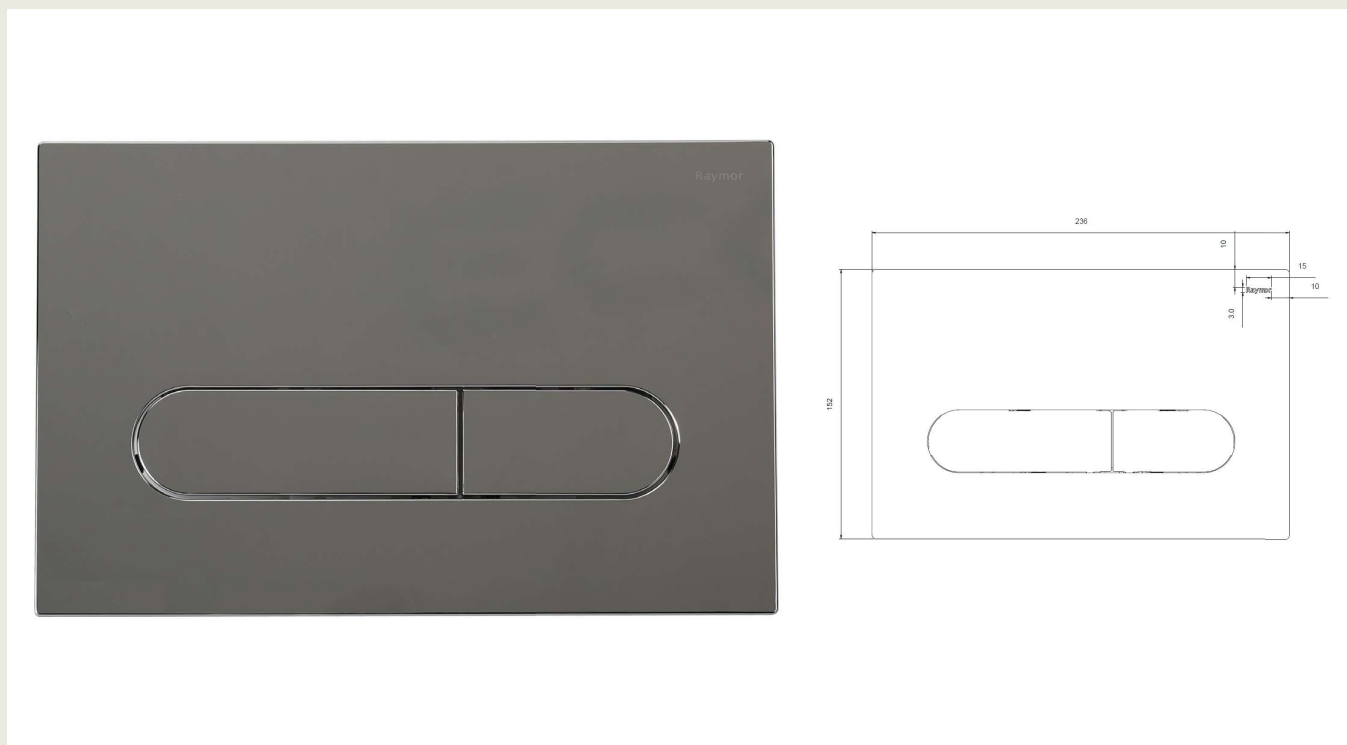

Wall Dual Flush Button Oval Chrome.

Product Code: 275329

Product Specifications.

Warranty	5 years - flush button, PVD and electroplate finishes, fittings.	Operation	Mechanical, half and full flush
Material	ABS	Compatibility	Suitable for installation with In Wall cisterns 133141 and 133137
Colour	Chrome	Inclusions	1 x Flush Button Installation Instructions *etched logo may vary, updated on 2024 stock
Width	236mm	Maintenance & Care	Surfaces should be regularly cleaned with a soft, dampened cloth or sponge with warm, soapy water. Do not use abrasive brushes, scourers or harsh chemicals as these can damage the finish
Height	152mm		
Depth	8mm		
Design	Oval		

All dimensions in mm.

Version 1

raymor