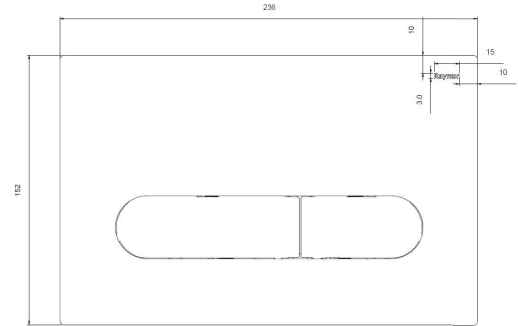

Wall Dual Flush Button Oval Brushed Nickel.

Product Code: 275331

Product Specifications.

Warranty	5 years - flush button, PVD and electroplate finishes, fittings.	Operation	Mechanical, half and full flush
Material	ABS	Compatibility	Suitable for installation with In Wall cisterns 133141 and 133137
Colour	Brushed nickel	Inclusions	1 x Flush Button Installation Instructions *etched logo may vary, updated on 2024 stock
Width	236mm	Maintenance & Care	Surfaces should be regularly cleaned with a soft, dampened cloth or sponge with warm, soapy water. Do not use abrasive brushes, scourers or harsh chemicals as these can damage the finish
Height	152mm		
Depth	8mm		
Design	Oval		

For more information call 1800 BATHROOM (1800 228 476) or visit raymor.com.au

© Registered trademark of Tradelink. All dimensions are in millimetres. Dimensions are approximate and should be checked against the physical product before installation. Changes may be made to this specification without notice due to our commitment to continual improvement. See raymor.com.au for full warranty details.

All dimensions in mm.

Version 1

raymor