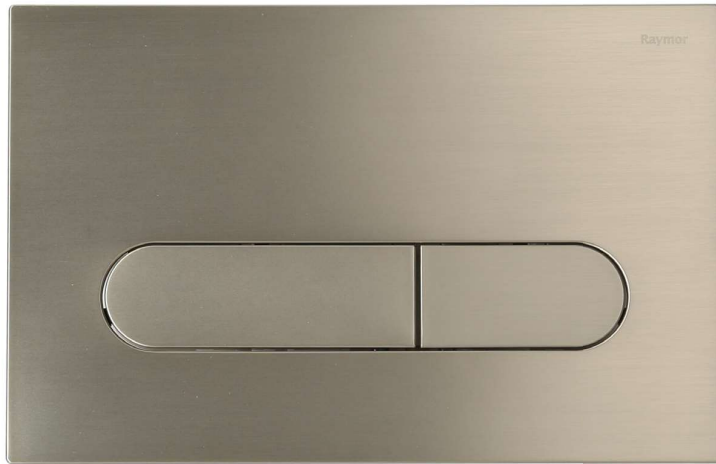

Wall Dual Flush Button Oval Brushed Nickel.

Product Code: 275331

Product Specifications.

Warranty	5 years - flush button, PVD and electroplate finishes, fittings.	Operation	Mechanical, half and full flush
Material	ABS	Compatibility	Suitable for installation with In Wall cisterns 133141 and 133137
Colour	Brushed nickel	Inclusions	1 x Flush Button Installation Instructions *etched logo may vary, updated on 2024 stock
Width	236mm	Maintenance & Care	Surfaces should be regularly cleaned with a soft, dampened cloth or sponge with warm, soapy water. Do not use abrasive brushes, scourers or harsh chemicals as these can damage the finish
Height	152mm		
Depth	8mm		
Design	Oval		

All dimensions in mm.

Version 1

raymor