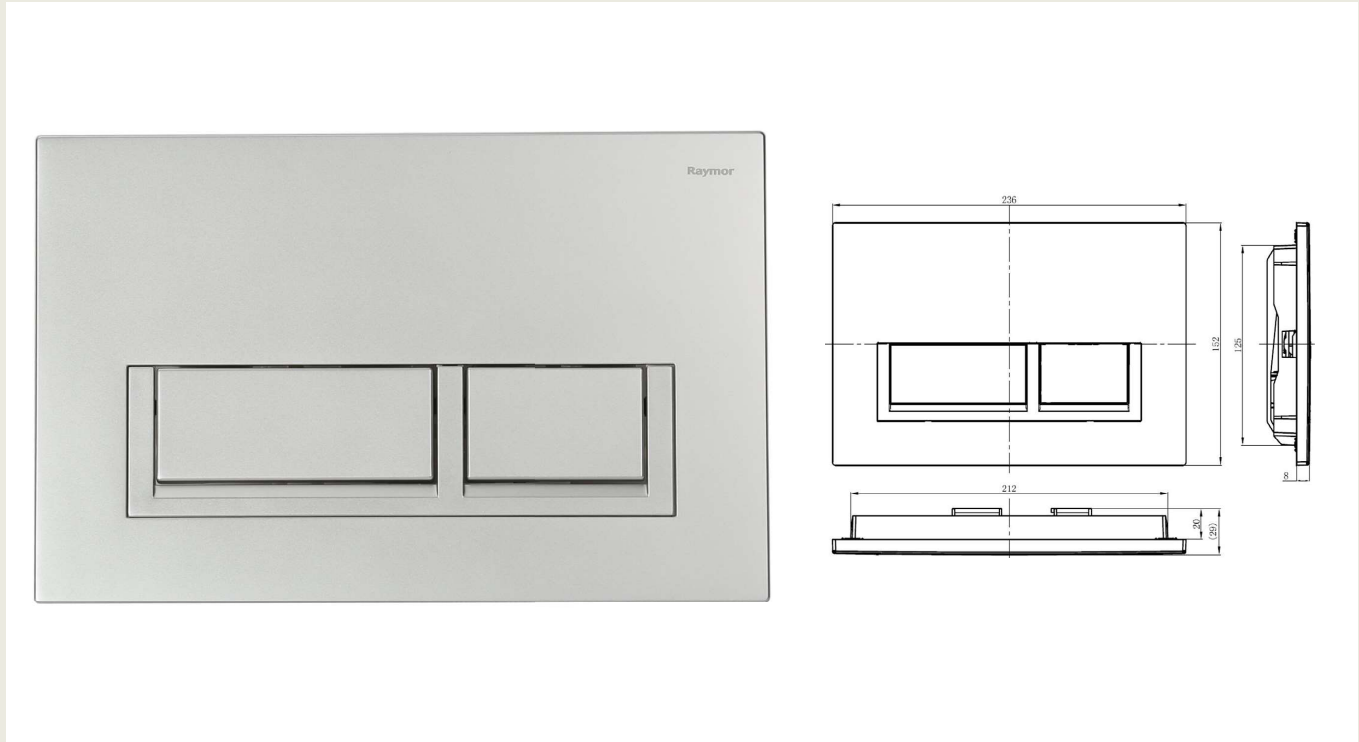

Wall Dual Flush Button Square Matte Silver.

Product Code: 285373

Product Specifications.

Warranty	5 years - flush button, PVD and electroplate finishes, fittings.	Operation	Mechanical, half and full flush
Material	ABS	Compatibility	Suitable for installation with In Wall cisterns 133141 and 133137
Colour	Matte silver	Inclusions	1 x Flush Button Installation Instructions *etched logo may vary, updated on 2024 stock
Width	236mm	Maintenance & Care	Surfaces should be regularly cleaned with a soft, dampened cloth or sponge with warm, soapy water. Do not use abrasive brushes, scourers or harsh chemicals as these can damage the finish
Height	152mm		
Depth	8mm		
Design	Square		

All dimensions in mm.

Version 1

raymor