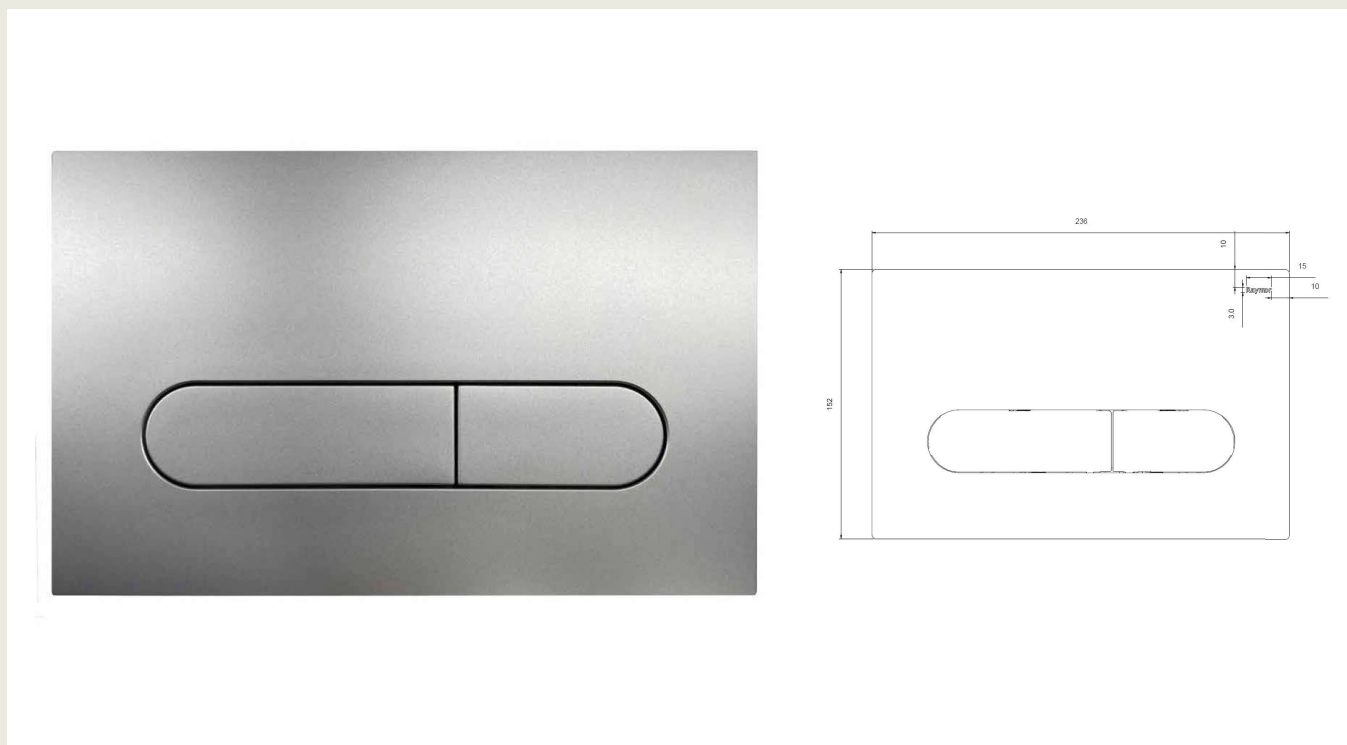

# Wall Dual Flush Button Oval Matte Silver.

Product Code: 285374

## Product Specifications.

<b>Warranty</b>	5 years - flush button, PVD and electroplate finishes, fittings.	<b>Operation</b>	Mechanical, half and full flush
<b>Material</b>	ABS	<b>Compatibility</b>	Suitable for installation with In Wall cisterns 133141 and 133137
<b>Colour</b>	Matte silver	<b>Inclusions</b>	1 x Flush Button Installation Instructions *etched logo may vary, updated on 2024 stock
<b>Width</b>	236mm	<b>Maintenance &amp; Care</b>	Surfaces should be regularly cleaned with a soft, dampened cloth or sponge with warm, soapy water. Do not use abrasive brushes, scourers or harsh chemicals as these can damage the finish
<b>Height</b>	152mm		
<b>Depth</b>	8mm		
<b>Design</b>	Oval		

All dimensions in mm.

Version 1

**raymor**