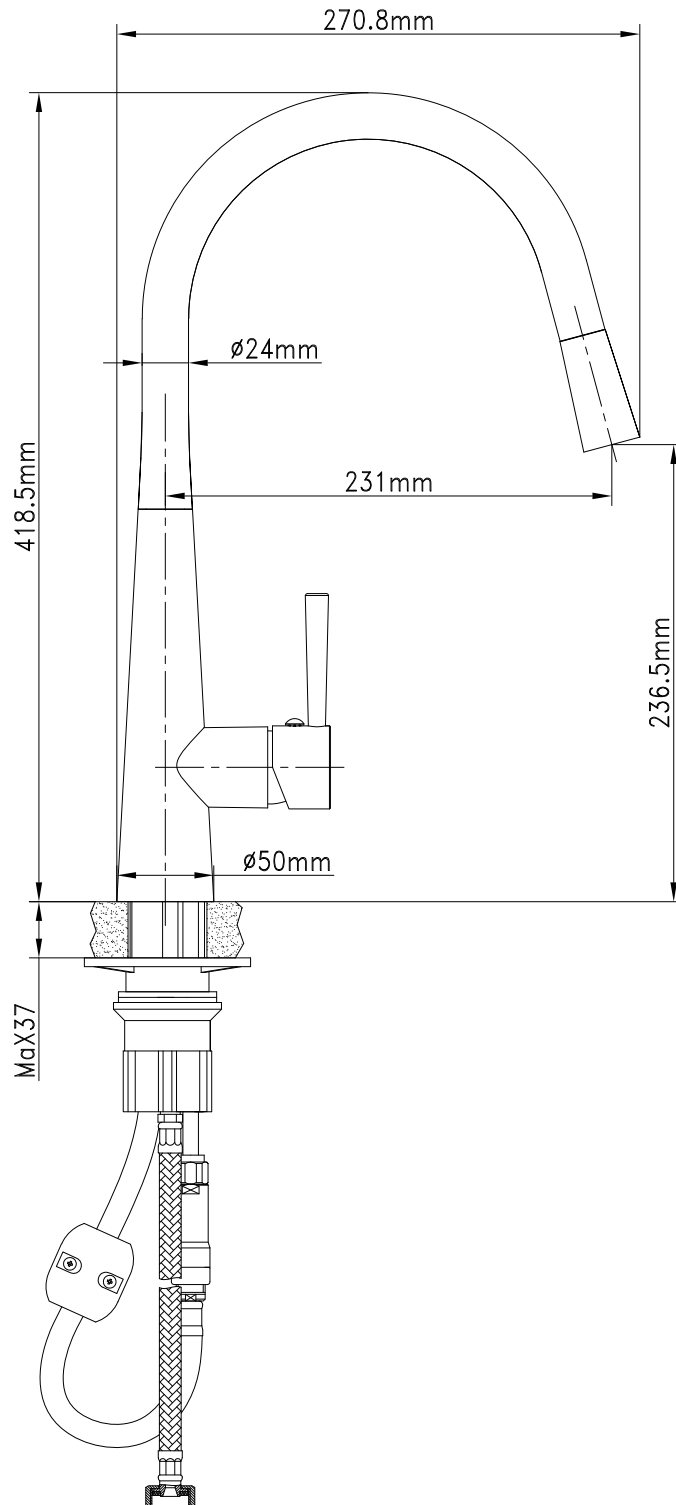

Madison Sink Mixer with Pullout

Product Code: 275298

All dimensions in mm

For more information call 1800 BATHROOM (1800 228 476) or visit raymor.com.au

© Registered trademark of Tradelink. All dimensions are in millimetres. Dimensions are approximate and should be checked against the physical product before installation. Changes may be made to this specification without notice due to our commitment to continual improvement. See raymor.com.au for full warranty details.

Raymor®