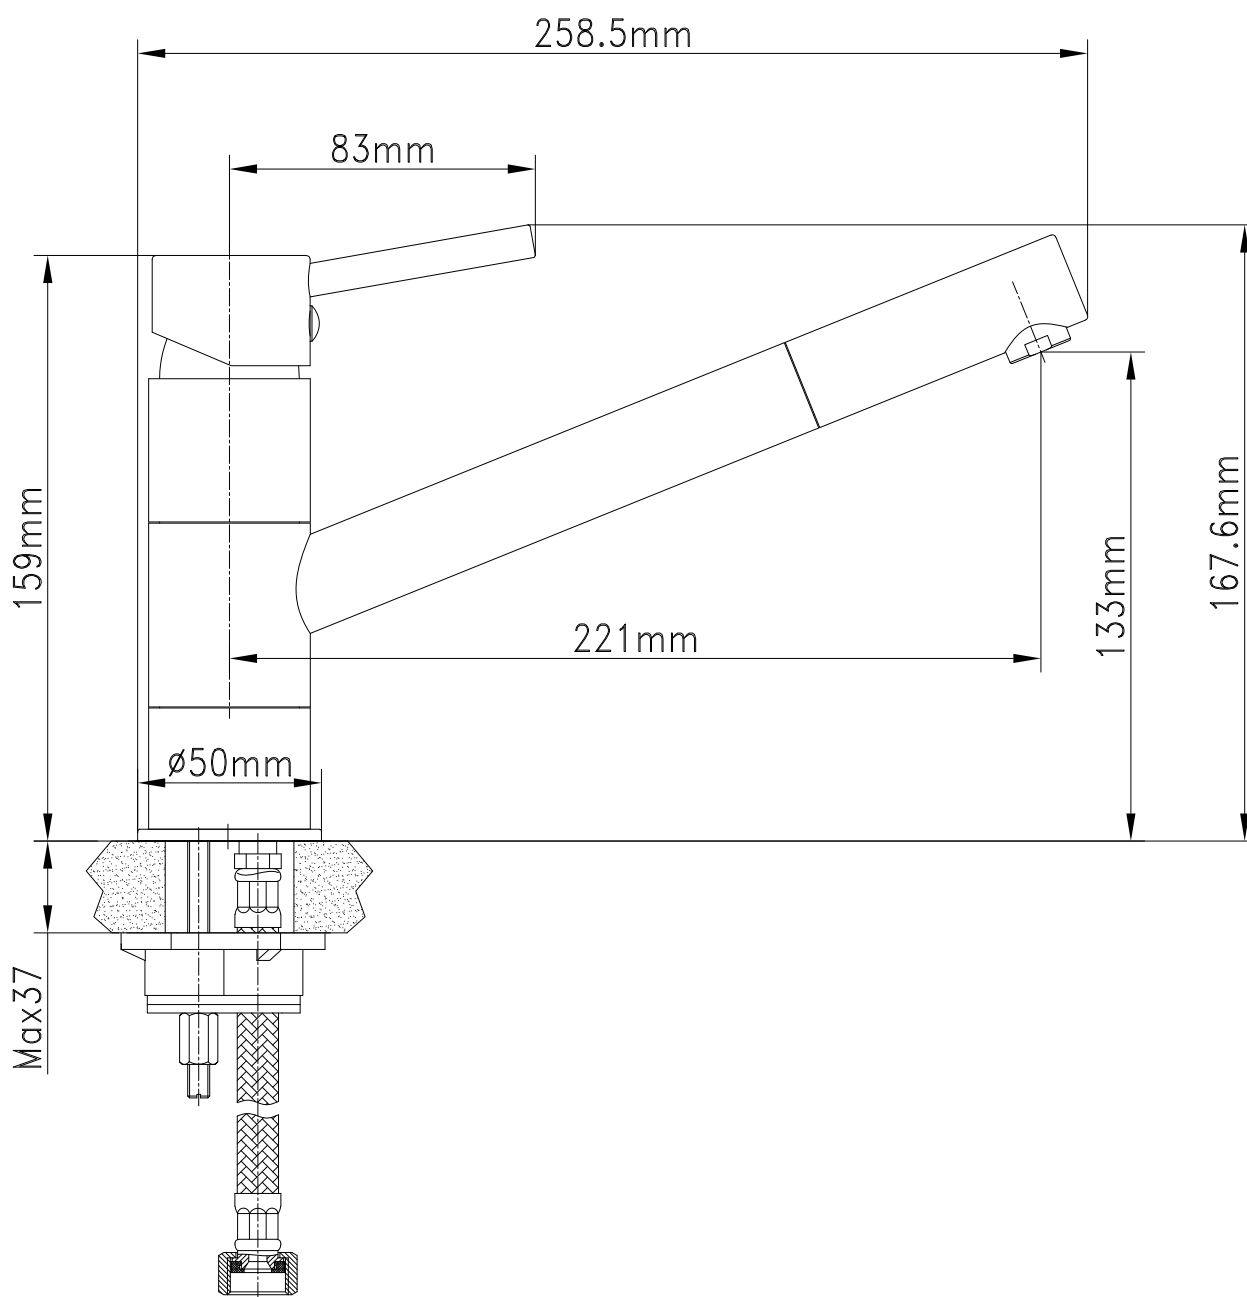

Product Specifications

WELS rating	4 Star 7.5L/min
Colour	Black
Finish	Electroplated
Material	DZR Brass
Handle style	Pin Lever
Hot/Cold indicator	Red & Blue indicator dots on handle
Spout reach	221mm - Centre of mixer to centre of aerator
Mixer Height	133mm - Bench to centre of outlet
Connector Tails	Nylon braided hoses with PEX Inner liner
Bench fixing	Threaded Rod & Horse Shoe Bracket
Mount surface	Suitable for up to 37mm bench thickness
Shut off	35mm Ceramic Disc
Pressure	Hot & Cold water inlet pressure should be equal. Gravity Feed not suitable
Operation	Swivel Spout
Maintenance & care instructions	Clean using a soft sponge or cloth with warm soapy water or detergent. Never use abrasive brushes or scourer pads to clean products. Rinse with water immediately after using any cleaning solution

For more information call 1800 BATHROOM (1800 228 476) or visit raymor.com.au

© Registered trademark of Tradelink. All dimensions are in millimetres. Dimensions are approximate and should be checked against the physical product before installation. Changes may be made to this specification without notice due to our commitment to continual improvement. See raymor.com.au for full warranty details.

Raymor®

Projix Straight Sink Mixer

Product Code: 275301

All dimensions in mm

For more information call 1800 BATHROOM (1800 228 476) or visit raymor.com.au

© Registered trademark of Tradelink. All dimensions are in millimetres. Dimensions are approximate and should be checked against the physical product before installation. Changes may be made to this specification without notice due to our commitment to continual improvement. See raymor.com.au for full warranty details.