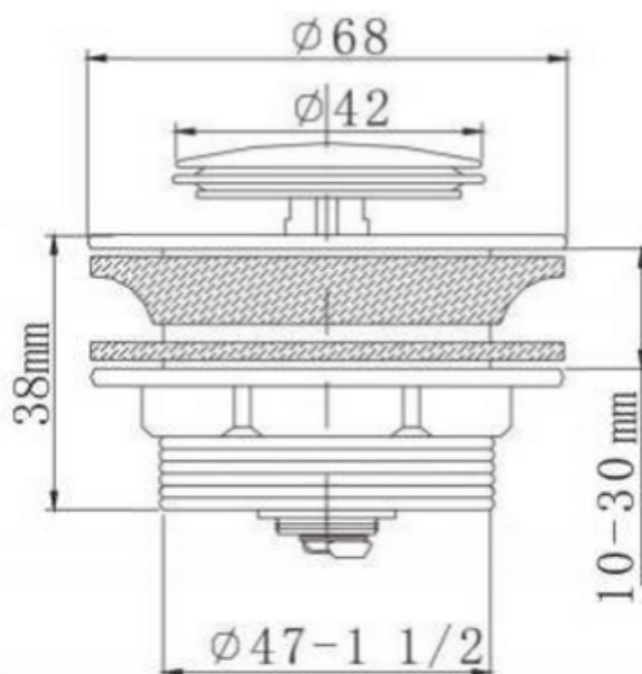

Pop Up Bath Waste with Hair Catcher

Product Code: 275303

Includes 1 x Pop Up Bath Waste with hair catcher
Installation Instructions

Warranty 5 years - Plug & Waste
1 year - seals and labour

Product Specifications

Finish	Chrome plated
Colour	Chrome
Material	Brass
Top style	Flat with removeable centre
Width	68mm
Height	38mm
Depth	68mm
Maintenance & care instructions	Clean using a soft sponge or cloth with warm soapy water or detergent. Never use abrasive brushes or scourer pads to clean products. Rinse with water immediately after using any cleaning solution

For more information call 1800 BATHROOM (1800 228 476) or visit raymor.com.au

© Registered trademark of Tradelink. All dimensions are in millimetres. Dimensions are approximate and should be checked against the physical product before installation. Changes may be made to this specification without notice due to our commitment to continual improvement. See raymor.com.au for full warranty details.