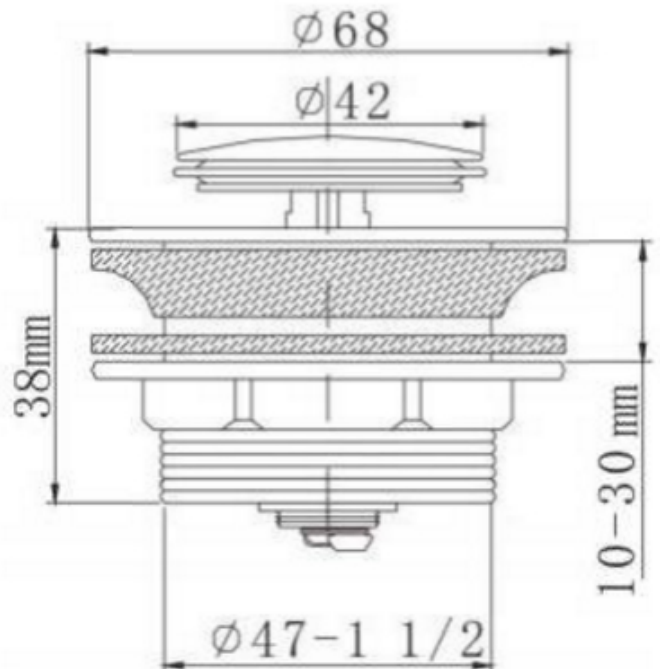

Pop Up Bath Waste with Hair Catcher

All dimensions in mm

Product Code: 275305

Includes	1 x Pop Up Bath Waste with hair catcher Installation Instructions
Warranty	5 years - Plug & Waste 1 year - seals and labour

Product Specifications

Finish	PVD
Colour	Brushed Nickel
Material	Brass
Top style	Flat with removeable centre
Width	68mm
Height	38mm
Depth	68mm
Maintenance & care instructions	Clean using a soft sponge or cloth with warm soapy water or detergent. Never use abrasive brushes or scourer pads to clean products. Rinse with water immediately after using any cleaning solution

For more information call 1800 BATHROOM (1800 228 476) or visit raymor.com.au

© Registered trademark of Tradelink. All dimensions are in millimetres. Dimensions are approximate and should be checked against the physical product before installation. Changes may be made to this specification without notice due to our commitment to continual improvement. See raymor.com.au for full warranty details.