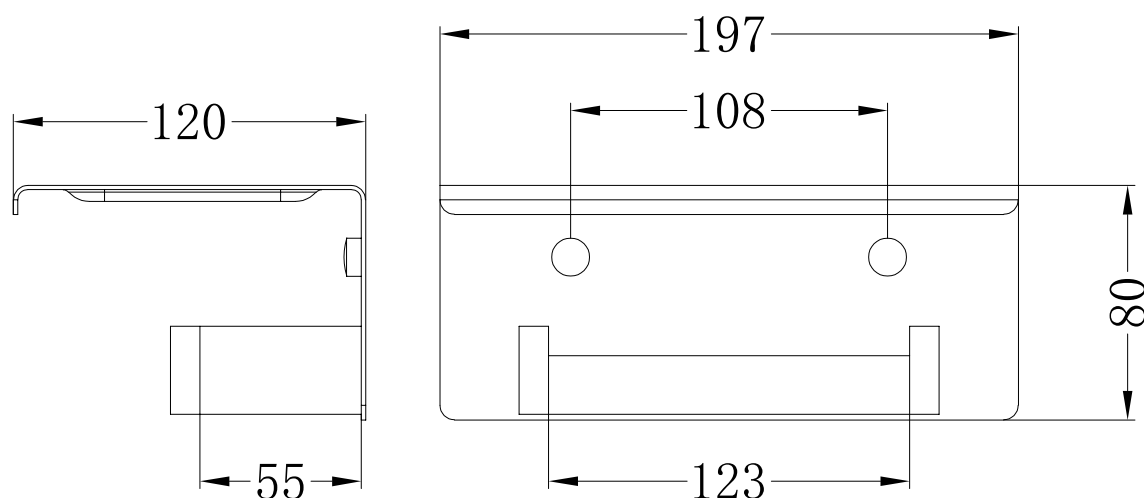

Edge Toilet Roll Holder with Shelf

Product Code: 275306

Includes 1 x Edge Roll Holder with Shelf
Installation Instructions

Warranty 10 years - main body, chrome plated finish & fittings
5 years - PVD & electroplate finishes

Product Specifications

Finish	Chrome plated
Material	Stainless Steel
Colour	Chrome
Width	197mm
Height	80mm
Depth	120mm
Maintenance & care instructions	Surfaces should be regularly cleaned with a soft, dampened cloth or sponge with warm, soapy water. Do not use abrasive brushes, scourers or harsh chemicals as these can damage the finish

For more information call 1800 BATHROOM (1800 228 476) or visit raymor.com.au

© Registered trademark of Tradelink. All dimensions are in millimetres. Dimensions are approximate and should be checked against the physical product before installation. Changes may be made to this specification without notice due to our commitment to continual improvement. See raymor.com.au for full warranty details.