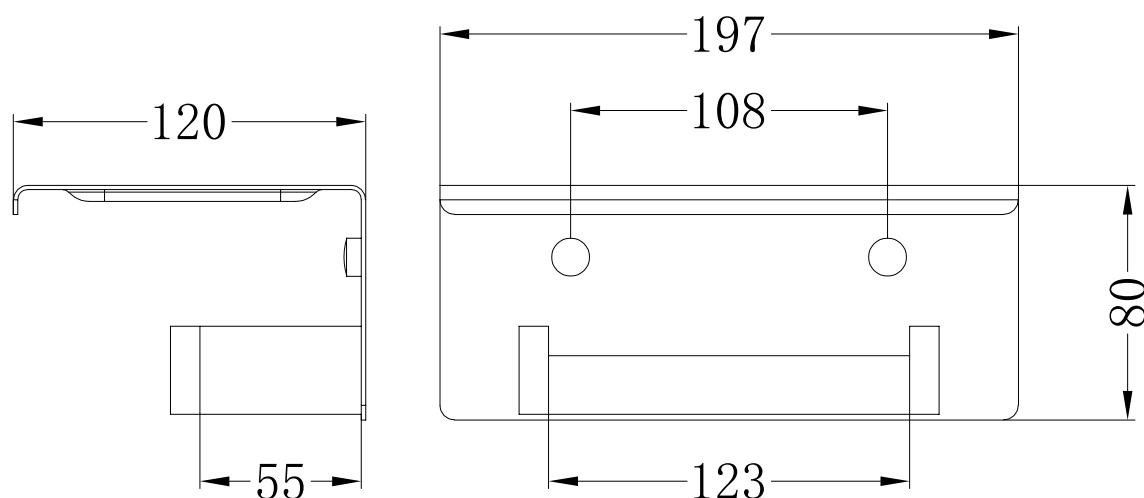

# Edge Toilet Roll Holder with Shelf

Product Code: 275307

<b>Includes</b>	1 x Edge Roll Holder with Shelf Installation Instructions
<b>Warranty</b>	10 years - main body, chrome plated finish & fittings 5 years - PVD & electroplate finishes

## Product Specifications

<b>Finish</b>	Electroplated
<b>Material</b>	Stainless Steel
<b>Colour</b>	Black
<b>Width</b>	197mm
<b>Height</b>	80mm
<b>Depth</b>	120mm
<b>Maintenance &amp; care instructions</b>	Surfaces should be regularly cleaned with a soft, dampened cloth or sponge with warm, soapy water. Do not use abrasive brushes, scourers or harsh chemicals as these can damage the finish

For more information call 1800 BATHROOM (1800 228 476) or visit [raymor.com.au](http://raymor.com.au)

© Registered trademark of Tradelink. All dimensions are in millimetres. Dimensions are approximate and should be checked against the physical product before installation. Changes may be made to this specification without notice due to our commitment to continual improvement. See [raymor.com.au](http://raymor.com.au) for full warranty details.