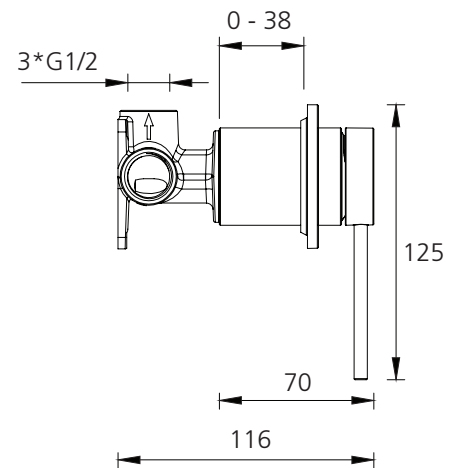

Venice

VE111503CG

Classic Gold Wall Mixer

All dimensions in mm

Specifications /

WELs rating	NA
Temperature rating (min / max)	1°C - 65°C
Pressure rating (min / max)	150 kPa - 500 kPa
Finish	Classic gold (paint with finger print resistant coating)
Materials	Brass body and zinc handle with SUS handle lever
Cartridge size	35mm
Cartridge type	Ceramic disc cartridge
Product weight	0.79kg
Water supply	Mains
Warranty	15 years cartridge and body; 5 years finish, seals, tails, fittings, aerators; 1 year labour (refer to oliveri.com.au)
Maintenance and care instructions	All surfaces should be cleaned with mild liquid detergent or soap and water. Do not use cream cleaners or citrus based cleaning products, as they are abrasive. Use of unsuitable cleaning agents may damage the surface. Any damage caused in this way will not be covered by warranty.