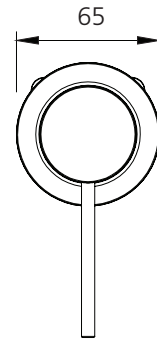

Venice

VE111503CG

Classic Gold Wall Mixer

All dimensions in mm

Specifications /

WELs rating	NA
Temperature rating (min / max)	1°C - 65°C
Pressure rating (min / max)	150 kPa - 500 kPa
Finish	Classic gold (paint with finger print resistant coating)
Materials	Brass body and zinc handle with SUS handle lever
Cartridge size	35mm
Cartridge type	Ceramic disc cartridge
Product weight	0.79kg
Water supply	Mains
Warranty	15 years cartridge and body; 5 years finish, seals, tails, fittings, aerators; 1 year labour (refer to oliveri.com.au)
Maintenance and care instructions	All surfaces should be cleaned with mild liquid detergent or soap and water. Do not use cream cleaners or citrus based cleaning products, as they are abrasive. Use of unsuitable cleaning agents may damage the surface. Any damage caused in this way will not be covered by warranty.