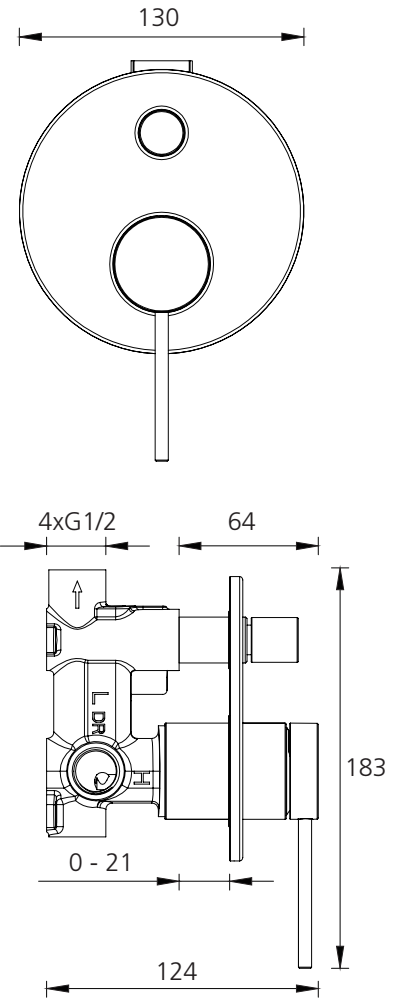

# Venice

**VE112503CG**

Classic Gold Wall Mixer With Diverter

All dimensions in mm

## Specifications /

<b>WELS Rating</b>	NA
<b>Temperature rating (min / max)</b>	1°C - 65°C
<b>Pressure rating (min / max)</b>	Min 150 kPa - Max 500 kPa
<b>Finish</b>	Classic gold (paint with finger print resistant coating)
<b>Materials</b>	Brass body and zinc handle with SUS handle lever
<b>Cartridge size</b>	35mm
<b>Cartridge type</b>	Ceramic disc cartridge
<b>Product weight</b>	1.8kg
<b>Water supply</b>	Mains
<b>Warranty</b>	15 years cartridge and body; 5 years finish, seals, tails, fittings, aerators; 1 year labour (refer to <a href="http://oliveri.com.au">oliveri.com.au</a> )
<b>Maintenance and care instructions</b>	All surfaces should be cleaned with mild liquid detergent or soap and water. Do not use cream cleaners or citrus based cleaning products, as they are abrasive. Use of unsuitable cleaning agents may damage the surface. Any damage caused in this way will not be covered by warranty.