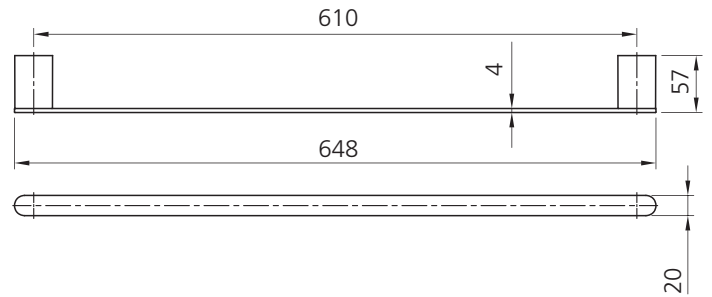

# Madrid

**MA824CF6CG**

Classic Gold Single Towel Rail 650mm

## Specifications /

<b>Materials</b>	Zinc alloy / stainless steel
<b>Finish</b>	Classic gold (PVD)
<b>Mounting method</b>	Wall mounting, four point fixing
<b>Parts list</b>	Towel rail, fixing set
<b>Warranty</b>	7 years parts, 5 years finish, 1 year labour (refer to <a href="http://oliveri.com.au">oliveri.com.au</a> )
<b>Maintenance and care instructions</b>	All surfaces should be cleaned with mild liquid detergent or soap and water. Do not use cream cleaners or citrus based cleaning products, as they are abrasive. Use of unsuitable cleaning agents may damage the surface. Any damage caused in this way will not be covered by warranty.