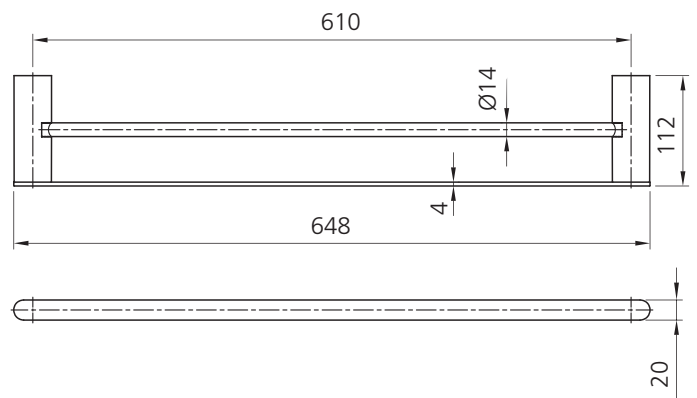

# Madrid

**MA824EF6CG**

Classic Gold Double Towel Rail 650mm

## Specifications /

<b>Materials</b>	Zinc alloy / brass / stainless steel
<b>Finish</b>	Classic gold (PVD)
<b>Mounting method</b>	Wall mounting, four point fixing
<b>Parts list</b>	Towel rail, fixing set
<b>Warranty</b>	7 years parts, 5 years finish, 1 year labour (refer to <a href="http://oliveri.com.au">oliveri.com.au</a> )
<b>Maintenance and care instructions</b>	All surfaces should be cleaned with mild liquid detergent or soap and water. Do not use cream cleaners or citrus based cleaning products, as they are abrasive. Use of unsuitable cleaning agents may damage the surface. Any damage caused in this way will not be covered by warranty.