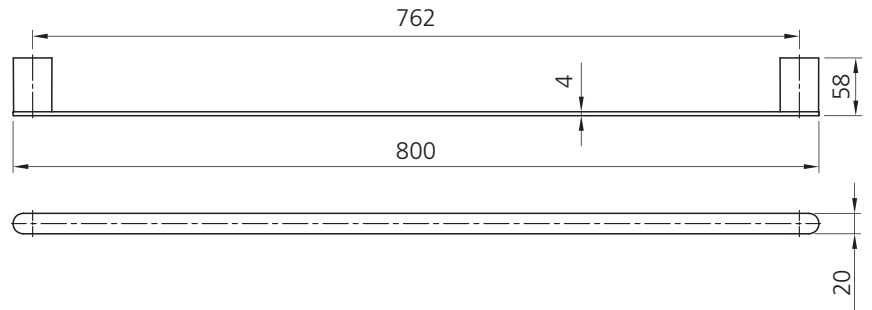

Madrid

MA830CF6CG

Classic Gold Single Towel Rail 800mm

Specifications /

Materials	Zinc alloy / stainless steel
Finish	Classic gold (PVD)
Mounting method	Wall mounting, four point fixing
Parts list	Towel rail, fixing set
Warranty	7 years parts, 5 years finish, 1 year labour (refer to oliveri.com.au)
Maintenance and care instructions	All surfaces should be cleaned with mild liquid detergent or soap and water. Do not use cream cleaners or citrus based cleaning products, as they are abrasive. Use of unsuitable cleaning agents may damage the surface. Any damage caused in this way will not be covered by warranty.