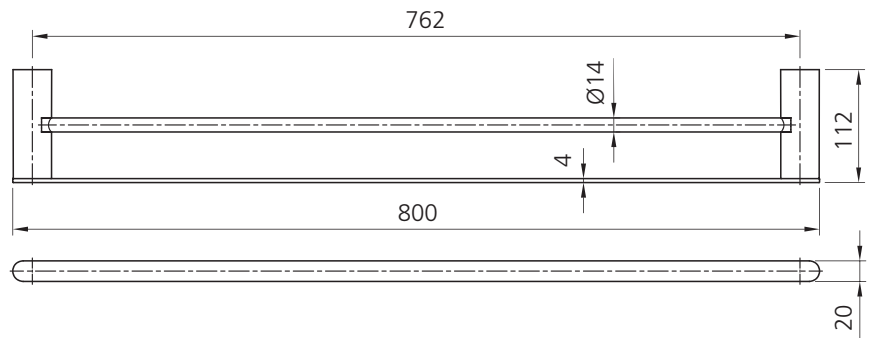

Madrid

MA830EF6CG

Classic Gold Double Towel Rail 800mm

Specifications /

Materials	Zinc alloy / brass / stainless steel
Finish	Classic gold (PVD)
Mounting method	Wall mounting, four point fixing
Parts list	Towel rail, fixing set
Warranty	7 years parts, 5 years finish, 1 year labour (refer to oliveri.com.au)
Maintenance and care instructions	All surfaces should be cleaned with mild liquid detergent or soap and water. Do not use cream cleaners or citrus based cleaning products, as they are abrasive. Use of unsuitable cleaning agents may damage the surface. Any damage caused in this way will not be covered by warranty.