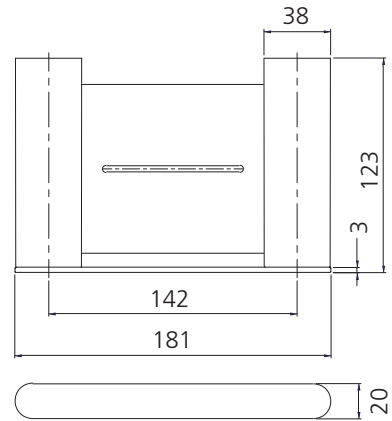

Madrid

MA859FF6CG

Classic Gold Soap Holder

Specifications /

Materials	Zinc alloy / brass / stainless steel
Finish	Classic gold (PVD)
Mounting method	Wall mounting, four point fixing
Parts list	Soap holder, fixing set
Warranty	7 years parts, 5 years finish, 1 year labour (refer to oliveri.com.au)
Maintenance and care instructions	All surfaces should be cleaned with mild liquid detergent or soap and water. Do not use cream cleaners or citrus based cleaning products, as they are abrasive. Use of unsuitable cleaning agents may damage the surface. Any damage caused in this way will not be covered by warranty.