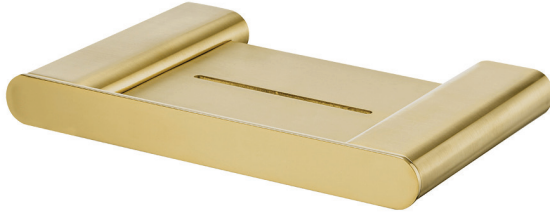

Madrid

MA859FF6CG

Classic Gold Soap Holder

Specifications /

Materials	Zinc alloy / brass / stainless steel
Finish	Classic gold (PVD)
Mounting method	Wall mounting, four point fixing
Parts list	Soap holder, fixing set
Warranty	7 years parts, 5 years finish, 1 year labour (refer to oliveri.com.au)
Maintenance and care instructions	All surfaces should be cleaned with mild liquid detergent or soap and water. Do not use cream cleaners or citrus based cleaning products, as they are abrasive. Use of unsuitable cleaning agents may damage the surface. Any damage caused in this way will not be covered by warranty.