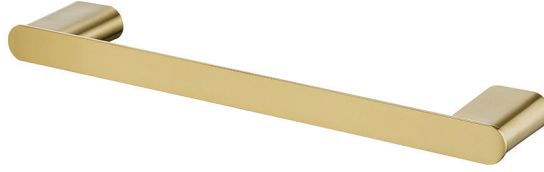

# Madrid

**MA860BF6CG**

Classic Gold Towel Ring

## Specifications /

<b>Materials</b>	Zinc alloy / brass
<b>Finish</b>	Classic gold (PVD)
<b>Mounting method</b>	Wall mounting, four point fixing
<b>Parts list</b>	Towel ring, fixing set
<b>Warranty</b>	7 years parts, 5 years finish, 1 year labour (refer to <a href="http://oliveri.com.au">oliveri.com.au</a> )
<b>Maintenance and care instructions</b>	All surfaces should be cleaned with mild liquid detergent or soap and water. Do not use cream cleaners or citrus based cleaning products, as they are abrasive. Use of unsuitable cleaning agents may damage the surface. Any damage caused in this way will not be covered by warranty.