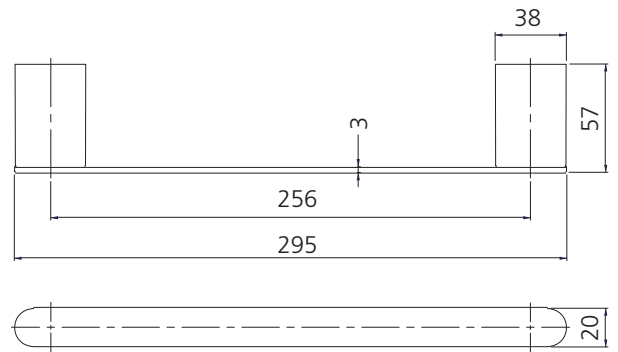

# Madrid

**MA860BF6CG**

Classic Gold Towel Ring

## Specifications /

<b>Materials</b>	Zinc alloy / brass
<b>Finish</b>	Classic gold (PVD)
<b>Mounting method</b>	Wall mounting, four point fixing
<b>Parts list</b>	Towel ring, fixing set
<b>Warranty</b>	7 years parts, 5 years finish, 1 year labour (refer to <a href="http://oliveri.com.au">oliveri.com.au</a> )
<b>Maintenance and care instructions</b>	All surfaces should be cleaned with mild liquid detergent or soap and water. Do not use cream cleaners or citrus based cleaning products, as they are abrasive. Use of unsuitable cleaning agents may damage the surface. Any damage caused in this way will not be covered by warranty.