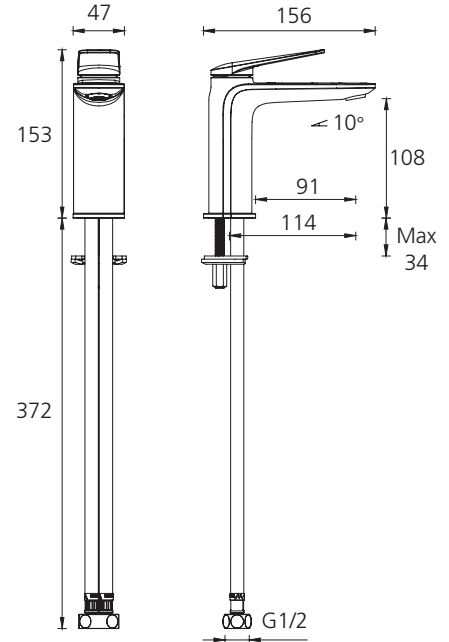

Paris

PA069523CG

Classic Gold Basin Mixer

All dimensions in mm

Specifications /

WELs rating	5 Stars, 6L per minute
Temperature rating (min / max)	1°C - 65°C
Pressure rating (min / max)	150 kPa - 500 kPa
Finish	Classic gold (paint with finger print resistant coating)
Materials	Brass body and zinc handle
Cartridge size	25mm
Cartridge type	Ceramic disc cartridge
Product weight	1.12kg
Mixer height	153mm
Water supply	Mains
Warranty	15 years cartridge and body; 5 years finish, seals, tails, fittings, aerators; 1 year labour (refer to oliveri.com.au)
Maintenance and care instructions	All surfaces should be cleaned with mild liquid detergent or soap and water. Do not use cream cleaners or citrus based cleaning products, as they are abrasive. Use of unsuitable cleaning agents may damage the surface. Any damage caused in this way will not be covered by warranty.