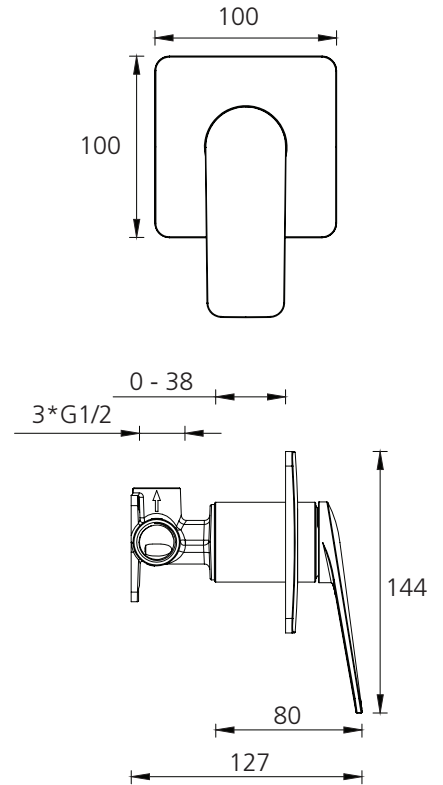

Paris

PA100503CG

Classic Gold Wall Mixer

All dimensions in mm

Specifications /

WELs rating	NA
Temperature rating (min / max)	1°C - 65°C
Pressure rating (min / max)	150 kPa - 500 kPa
Finish	Classic gold (paint with finger print resistant coating)
Materials	Brass body and zinc handle
Cartridge size	35mm
Cartridge type	Ceramic disc cartridge
Product weight	0.97kg
Water supply	Mains
Warranty	15 years cartridge and body; 5 years finish, seals, tails, fittings, aerators; 1 year labour (refer to oliveri.com.au)
Maintenance and care instructions	All surfaces should be cleaned with mild liquid detergent or soap and water. Do not use cream cleaners or citrus based cleaning products, as they are abrasive. Use of unsuitable cleaning agents may damage the surface. Any damage caused in this way will not be covered by warranty.