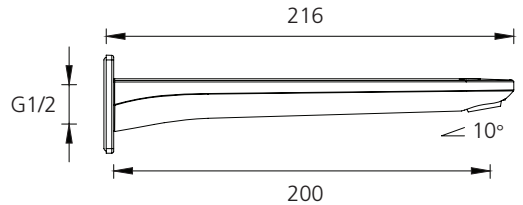

# Paris

PA102203CG

Classic Gold Wall Spout

## Specifications /

<b>WELs rating</b>	5 Stars, 6L per minute
<b>Temperature rating (min / max)</b>	1°C - 65°C
<b>Pressure rating (min / max)</b>	150 kPa - 500 kPa
<b>Finish</b>	Classic gold (paint with finger print resistant coating)
<b>Materials</b>	Brass spout
<b>Product weight</b>	0.59kg
<b>Installation</b>	200mm fixed wall spout
<b>Water supply</b>	Mains
<b>Warranty</b>	15 years body; 5 years finish, seals, fittings, aerators; 1 year labour (refer to oliveri.com.au)
<b>Maintenance and care instructions</b>	All surfaces should be cleaned with mild liquid detergent or soap and water. Do not use cream cleaners or citrus based cleaning products, as they are abrasive. Use of unsuitable cleaning agents may damage the surface. Any damage caused in this way will not be covered by warranty.