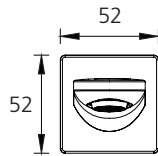

## Specifications /

<b>WELs rating</b>	5 Stars, 6L per minute
<b>Temperature rating (min / max)</b>	1°C - 65°C
<b>Pressure rating (min / max)</b>	150 kPa - 500 kPa
<b>Finish</b>	Classic gold (paint with finger print resistant coating)
<b>Materials</b>	Brass spout
<b>Product weight</b>	0.59kg
<b>Installation</b>	200mm fixed wall spout
<b>Water supply</b>	Mains
<b>Warranty</b>	15 years body; 5 years finish, seals, fittings, aerators; 1 year labour (refer to oliveri.com.au)
<b>Maintenance and care instructions</b>	All surfaces should be cleaned with mild liquid detergent or soap and water. Do not use cream cleaners or citrus based cleaning products, as they are abrasive. Use of unsuitable cleaning agents may damage the surface. Any damage caused in this way will not be covered by warranty.