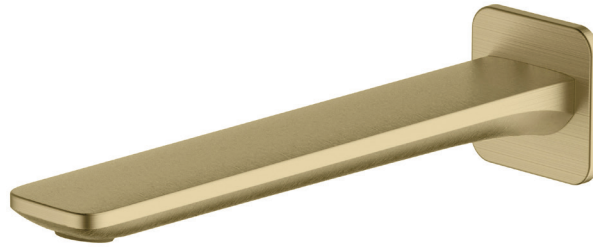

# Paris

PA102203CG

Classic Gold Wall Spout

## Specifications /

<b>WELs rating</b>	5 Stars, 6L per minute
<b>Temperature rating (min / max)</b>	1°C - 65°C
<b>Pressure rating (min / max)</b>	150 kPa - 500 kPa
<b>Finish</b>	Classic gold (paint with finger print resistant coating)
<b>Materials</b>	Brass spout
<b>Product weight</b>	0.59kg
<b>Installation</b>	200mm fixed wall spout
<b>Water supply</b>	Mains
<b>Warranty</b>	15 years body; 5 years finish, seals, fittings, aerators; 1 year labour (refer to oliveri.com.au)
<b>Maintenance and care instructions</b>	All surfaces should be cleaned with mild liquid detergent or soap and water. Do not use cream cleaners or citrus based cleaning products, as they are abrasive. Use of unsuitable cleaning agents may damage the surface. Any damage caused in this way will not be covered by warranty.