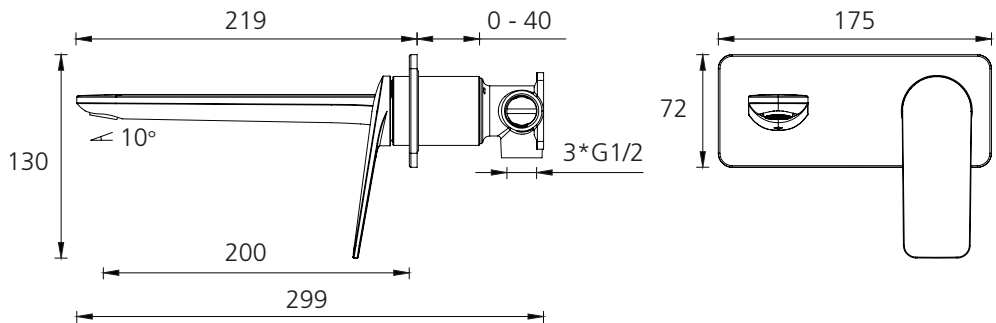

Paris

PA102503CG

Classic Gold Wall Mixer Set

All dimensions in mm

Specifications /

WELs rating	5 Stars, 6L per minute
Temperature rating (min / max)	1°C - 65°C
Pressure rating (min / max)	150 kPa - 500 kPa
Finish	Classic gold (paint with finger print resistant coating)
Materials	Brass body and zinc handle
Cartridge size	35mm
Cartridge type	Ceramic disc cartridge
Product weight	1.55kg
Water supply	Mains
Warranty	15 years cartridge and body; 5 years finish, seals, tails, fittings, aerators; 1 year labour (refer to oliveri.com.au)
Maintenance and care instructions	All surfaces should be cleaned with mild liquid detergent or soap and water. Do not use cream cleaners or citrus based cleaning products, as they are abrasive. Use of unsuitable cleaning agents may damage the surface. Any damage caused in this way will not be covered by warranty.