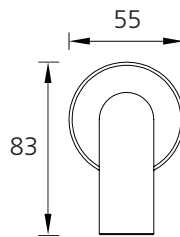

Venice

VE105203CG

Classic Gold Curved Wall Spout

Specifications /

WELs rating	5 Star, 6L per minute
Temperature rating (min / max)	1°C - 65°C
Pressure rating (min / max)	150 kPa - 500 kPa
Finish	Classic gold (paint with finger print resistant coating)
Materials	Brass spout
Product weight	0.37kg
Installation	200mm fixed wall spout
Water supply	Mains
Warranty	15 years body; 5 years finish, seals, fittings, aerators; 1 year labour (refer to oliveri.com.au)
Maintenance and care instructions	All surfaces should be cleaned with mild liquid detergent or soap and water. Do not use cream cleaners or citrus based cleaning products, as they are abrasive. Use of unsuitable cleaning agents may damage the surface. Any damage caused in this way will not be covered by warranty.