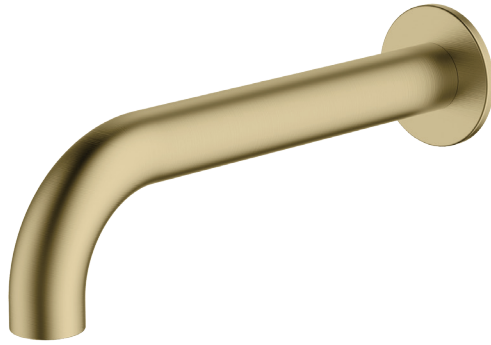

Venice

VE105203CG

Classic Gold Curved Wall Spout

Specifications /

WELs rating	5 Star, 6L per minute
Temperature rating (min / max)	1°C - 65°C
Pressure rating (min / max)	150 kPa - 500 kPa
Finish	Classic gold (paint with finger print resistant coating)
Materials	Brass spout
Product weight	0.37kg
Installation	200mm fixed wall spout
Water supply	Mains
Warranty	15 years body; 5 years finish, seals, fittings, aerators; 1 year labour (refer to oliveri.com.au)
Maintenance and care instructions	All surfaces should be cleaned with mild liquid detergent or soap and water. Do not use cream cleaners or citrus based cleaning products, as they are abrasive. Use of unsuitable cleaning agents may damage the surface. Any damage caused in this way will not be covered by warranty.