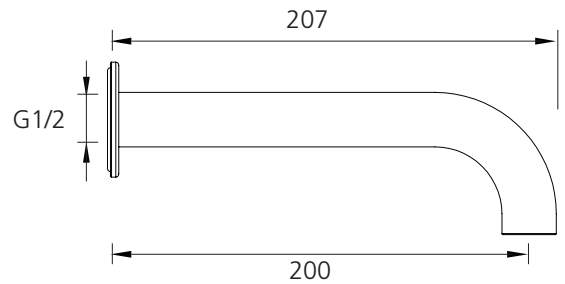

Venice

VE105203CG

Classic Gold Curved Wall Spout

Specifications /

WELs rating	5 Star, 6L per minute
Temperature rating (min / max)	1°C - 65°C
Pressure rating (min / max)	150 kPa - 500 kPa
Finish	Classic gold (paint with finger print resistant coating)
Materials	Brass spout
Product weight	0.37kg
Installation	200mm fixed wall spout
Water supply	Mains
Warranty	15 years body; 5 years finish, seals, fittings, aerators; 1 year labour (refer to oliveri.com.au)
Maintenance and care instructions	All surfaces should be cleaned with mild liquid detergent or soap and water. Do not use cream cleaners or citrus based cleaning products, as they are abrasive. Use of unsuitable cleaning agents may damage the surface. Any damage caused in this way will not be covered by warranty.