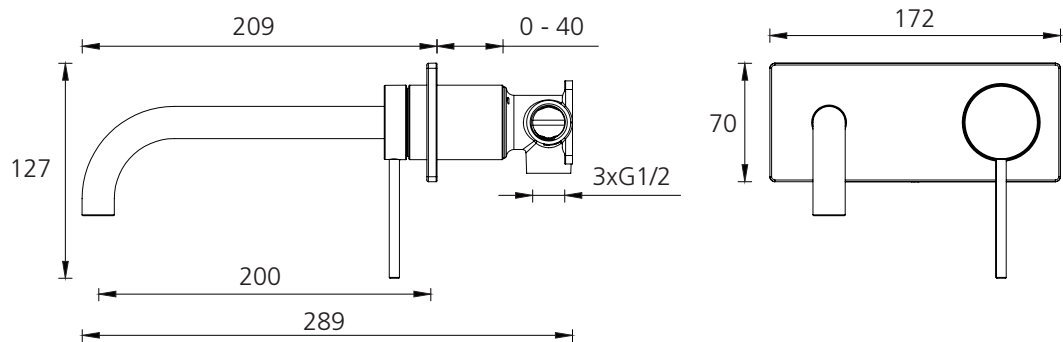

Venice

VE105503CG

Classic Gold Curved Wall Mixer Set

All dimensions in mm

Specifications /

WELS Rating	5 Star, 6L per min
Temperature rating (min / max)	1°C - 65°C
Pressure rating (min / max)	Min 150 kPa - Max 500 kPa
Finish	Classic gold (paint with finger print resistant coating)
Materials	Brass body and zinc handle with SUS handle lever
Cartridge size	35mm
Cartridge type	Ceramic disc cartridge
Product weight	1.1kg
Installation	200mm fixed wall spout with mixer
Water supply	Mains
Warranty	15 years cartridge and body; 5 years finish, seals, tails, fittings, aerators; 1 year labour (refer to oliveri.com.au)
Maintenance and care instructions	All surfaces should be cleaned with mild liquid detergent or soap and water. Do not use cream cleaners or citrus based cleaning products, as they are abrasive. Use of unsuitable cleaning agents may damage the surface. Any damage caused in this way will not be covered by warranty.