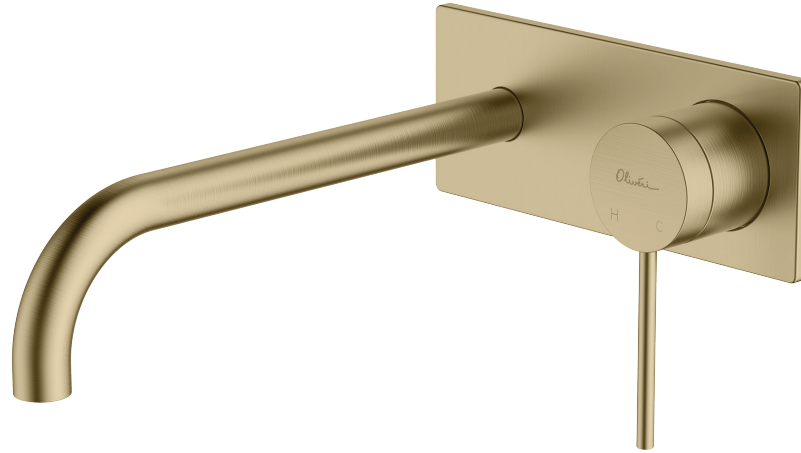

Venice

VE105503CG

Classic Gold Curved Wall Mixer Set

All dimensions in mm

Specifications /

WELS Rating	5 Star, 6L per min
Temperature rating (min / max)	1°C - 65°C
Pressure rating (min / max)	Min 150 kPa - Max 500 kPa
Finish	Classic gold (paint with finger print resistant coating)
Materials	Brass body and zinc handle with SUS handle lever
Cartridge size	35mm
Cartridge type	Ceramic disc cartridge
Product weight	1.1kg
Installation	200mm fixed wall spout with mixer
Water supply	Mains
Warranty	15 years cartridge and body; 5 years finish, seals, tails, fittings, aerators; 1 year labour (refer to oliveri.com.au)
Maintenance and care instructions	All surfaces should be cleaned with mild liquid detergent or soap and water. Do not use cream cleaners or citrus based cleaning products, as they are abrasive. Use of unsuitable cleaning agents may damage the surface. Any damage caused in this way will not be covered by warranty.