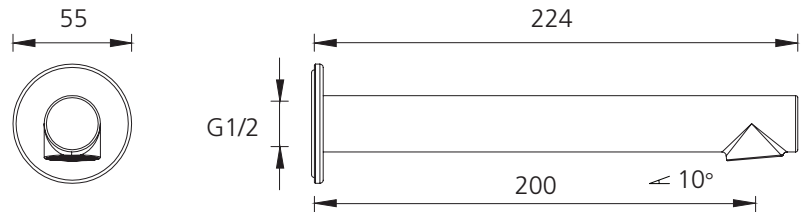

Venice

VE108203CG

Classic Gold Straight Wall Spout

Specifications /

WELs rating	5 Star, 6L per minute
Temperature rating (min / max)	1°C - 65°C
Pressure rating (min / max)	150 kPa - 500 kPa
Finish	Classic gold (paint with finger print resistant coating)
Materials	Brass spout
Product weight	0.32kg
Installation	200mm fixed wall spout
Water supply	Mains
Warranty	15 years body; 5 years finish, seals, fittings, aerators; 1 year labour (refer to oliveri.com.au)
Maintenance and care instructions	All surfaces should be cleaned with mild liquid detergent or soap and water. Do not use cream cleaners or citrus based cleaning products, as they are abrasive. Use of unsuitable cleaning agents may damage the surface. Any damage caused in this way will not be covered by warranty.