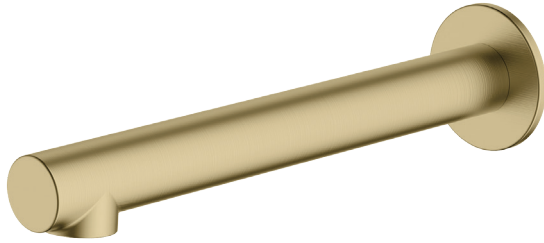

Venice

VE108203CG

Classic Gold Straight Wall Spout

Specifications /

WELs rating	5 Star, 6L per minute
Temperature rating (min / max)	1°C - 65°C
Pressure rating (min / max)	150 kPa - 500 kPa
Finish	Classic gold (paint with finger print resistant coating)
Materials	Brass spout
Product weight	0.32kg
Installation	200mm fixed wall spout
Water supply	Mains
Warranty	15 years body; 5 years finish, seals, fittings, aerators; 1 year labour (refer to oliveri.com.au)
Maintenance and care instructions	All surfaces should be cleaned with mild liquid detergent or soap and water. Do not use cream cleaners or citrus based cleaning products, as they are abrasive. Use of unsuitable cleaning agents may damage the surface. Any damage caused in this way will not be covered by warranty.