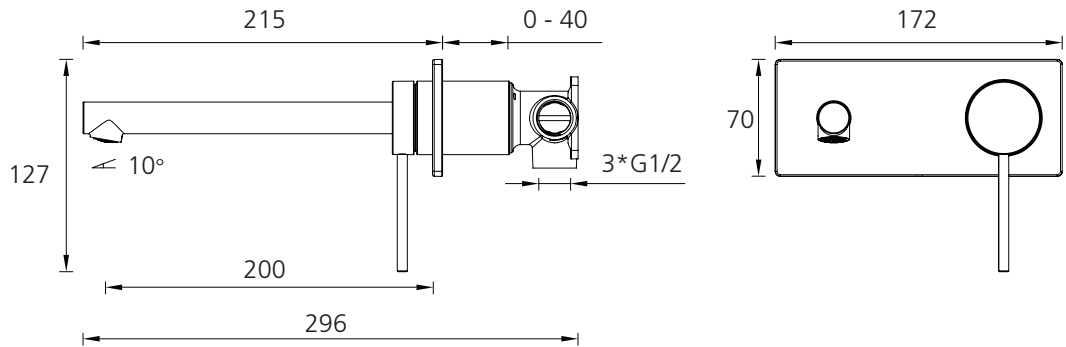

# Venice

VE108503CG

Classic Gold Straight Wall Mixer Set

All dimensions in mm

## Specifications /

<b>WELs rating</b>	5 Star, 6L per min
<b>Temperature rating (min / max)</b>	1°C - 65°C
<b>Pressure rating (min / max)</b>	150 kPa - 500 kPa
<b>Finish</b>	Classic gold (paint with finger print resistant coating)
<b>Materials</b>	Brass body and zinc handle with SUS handle lever
<b>Cartridge size</b>	35mm
<b>Cartridge type</b>	Ceramic disc cartridge
<b>Product weight</b>	1.04kg
<b>Installation</b>	200mm fixed wall spout with mixer
<b>Water supply</b>	Mains
<b>Warranty</b>	15 years cartridge and body; 5 years finish, seals, tails, fittings, aerators; 1 year labour (refer to <a href="http://oliveri.com.au">oliveri.com.au</a> )
<b>Maintenance and care instructions</b>	All surfaces should be cleaned with mild liquid detergent or soap and water. Do not use cream cleaners or citrus based cleaning products, as they are abrasive. Use of unsuitable cleaning agents may damage the surface. Any damage caused in this way will not be covered by warranty.