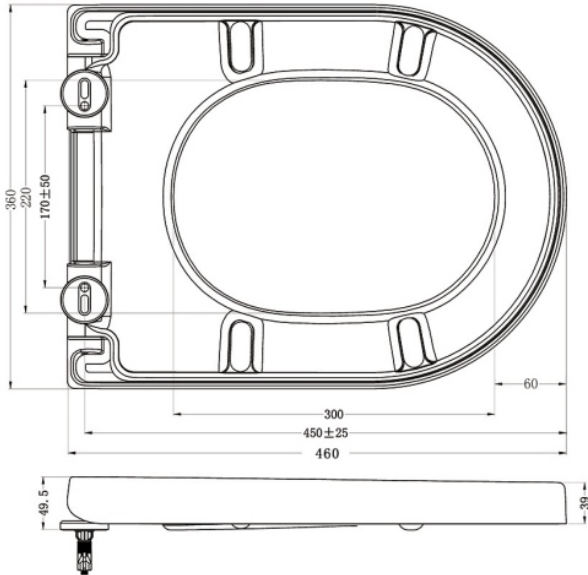

Essentials

SUITE INCLUDES BOTTOM ENTRY INLET VALVE ONLY

CISTERN HAS ALLOWANCE FOR REAR ENTRY (REAR ENTRY CONVERSION KIT SOLD SEPARATELY)

For more information call 1800 BATHROOM (1800 228 476) or visit tradelink.com.au

All dimensions are in millimetres. Dimensions shown are approximate and should be checked against the product before installation. Changes may be made to this specification without notice due to our commitment to continual improvement. See tradelink.com.au for full warranty details.