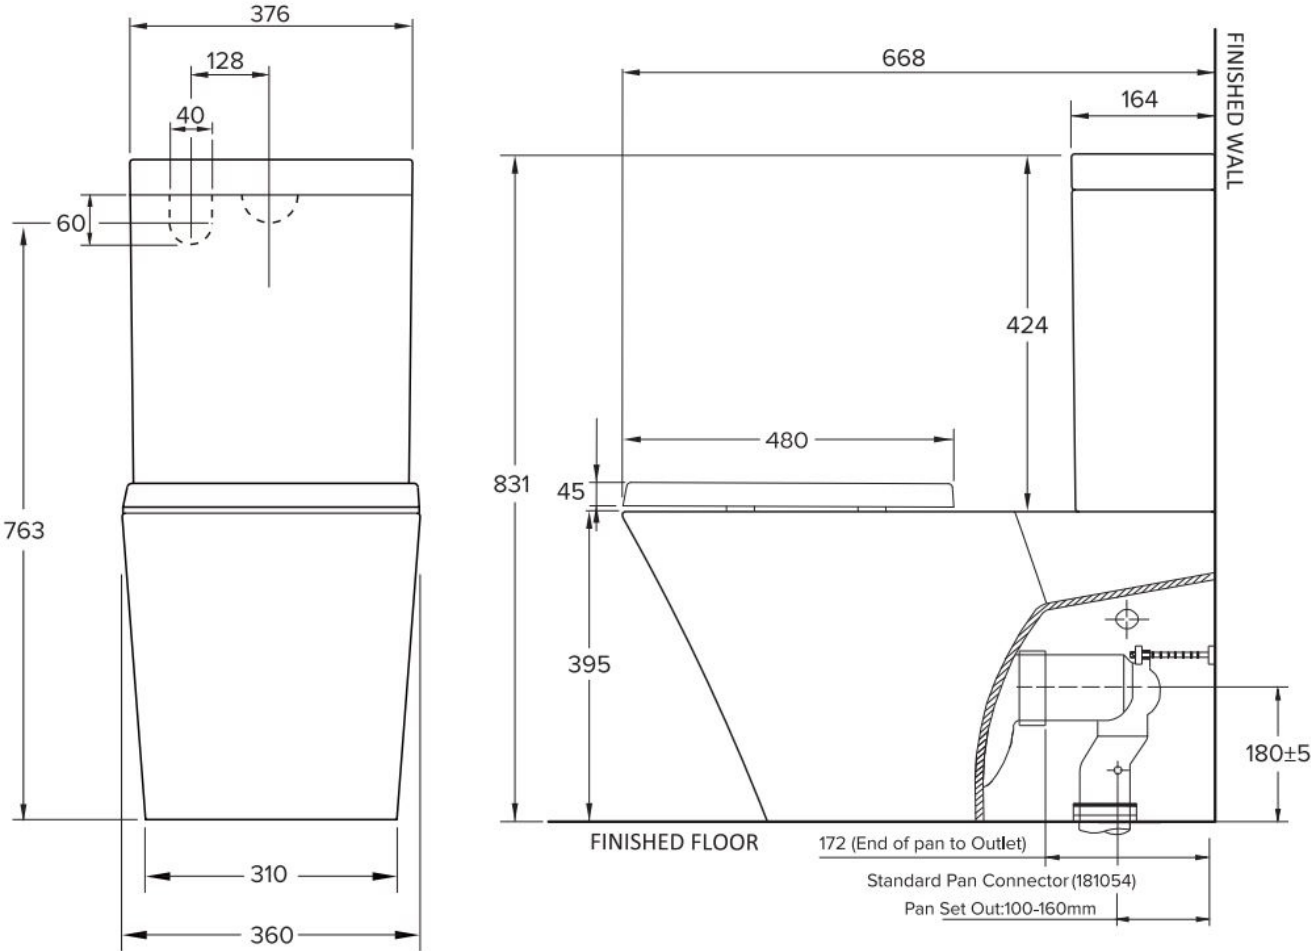

Essentials

SUITE INCLUDES BOTTOM ENTRY INLET VALVE ONLY

CISTERN HAS ALLOWANCE FOR REAR ENTRY (REAR ENTRY CONVERSION KIT SOLD SEPARATELY)

For more information call 1800 BATHROOM (1800 228 476) or visit tradelink.com.au

All dimensions are in millimetres. Dimensions shown are approximate and should be checked against the product before installation. Changes may be made to this specification without notice due to our commitment to continual improvement. See tradelink.com.au for full warranty details.