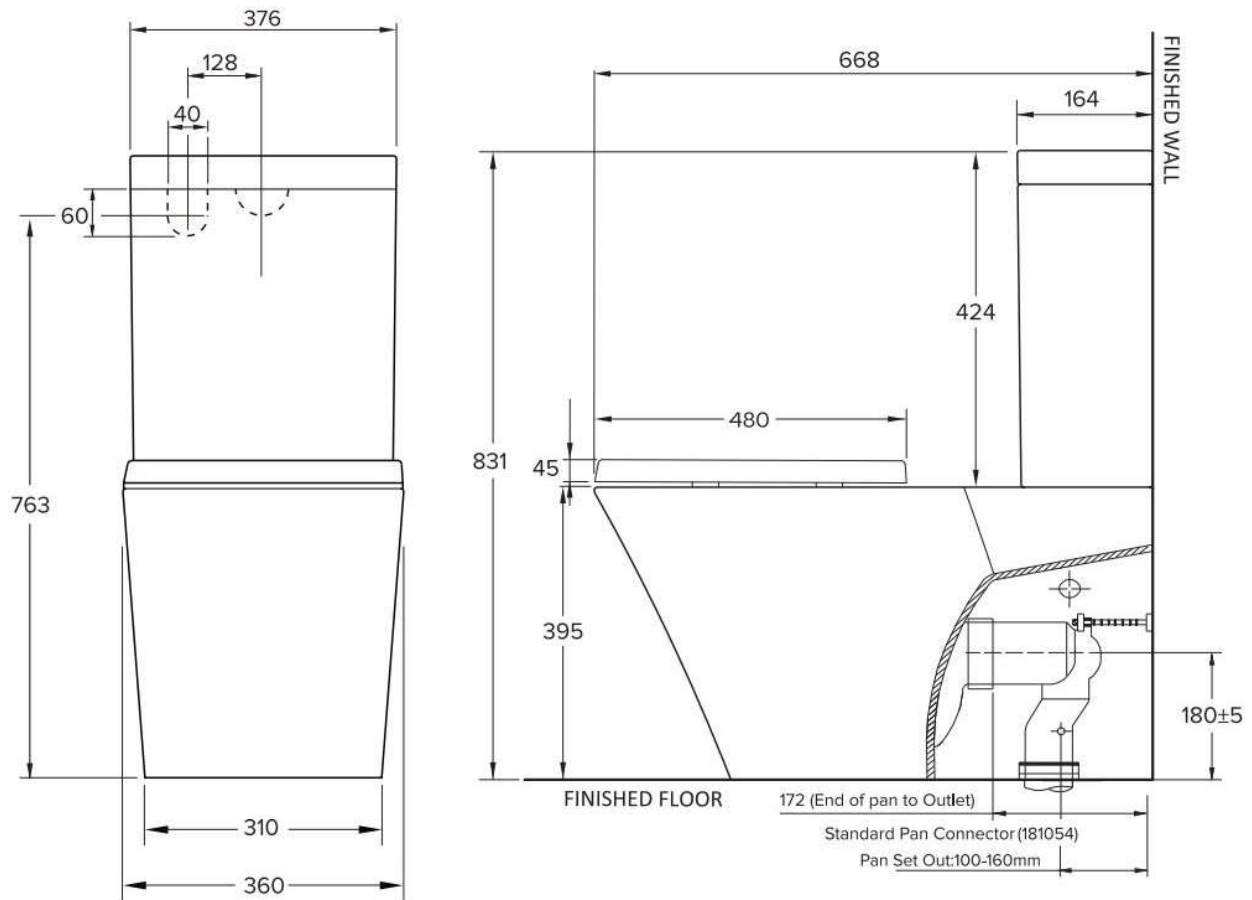

Essentials

SUITE INCLUDES BOTTOM ENTRY INLET VALVE ONLY

CISTERN HAS ALLOWANCE FOR REAR ENTRY (290640 REAR ENTRY CONVERSION KIT SOLD SEPARATELY)

For more information call 1800 BATHROOM (1800 228 476) or visit tradelink.com.au

All dimensions are in millimetres. Dimensions shown are approximate and should be checked against the product before installation. Changes may be made to this specification without notice due to our commitment to continual improvement. See tradelink.com.au for full warranty details.