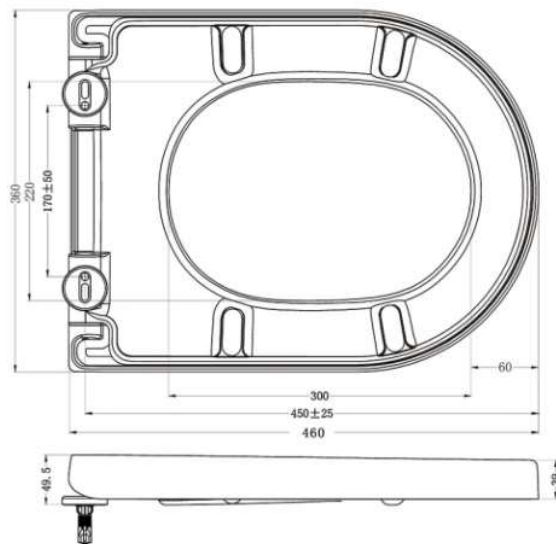

Essentials

SUITE INCLUDES BOTTOM ENTRY INLET VALVE ONLY

CISTERN HAS ALLOWANCE FOR REAR ENTRY (290640 REAR ENTRY CONVERSION KIT SOLD SEPARATELY)

For more information call 1800 BATHROOM (1800 228 476) or visit tradelink.com.au

All dimensions are in millimetres. Dimensions shown are approximate and should be checked against the product before installation. Changes may be made to this specification without notice due to our commitment to continual improvement. See tradelink.com.au for full warranty details.