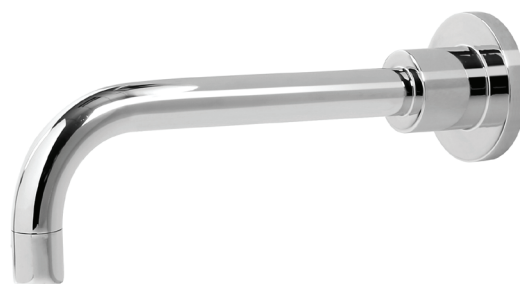

Alpha Bath or Basin Spout 200mm

Chrome

Product Code: 203062

WELS Rating Warranty

WELS 5 Stars, 6.0L /min
15 years - Ceramic Disc SBA,
SBA JV, Body, Spout, Flanges,
Handles and Chrome Finish
5 years - PVD and
Electroplate Finishes
1 year - Seals, Jumper Valves
and Labour

Product Specifications

Finish	Electroplated
Material	DZR Brass
Spout Reach	200mm
Swivel	No
Mounting	Wall
KPA (min/max)	50/500kPa
Inclusions	1x Wall spout Install instructions
Country of Manufacture	China
Maintenance & Care	Surfaces should be regularly cleaned with a soft, dampened cloth or sponge with warm, soapy water or mild detergent only. Do not use abrasive brushes, scourers, cleaners or harsh chlorides or chemicals as these can damage the finish