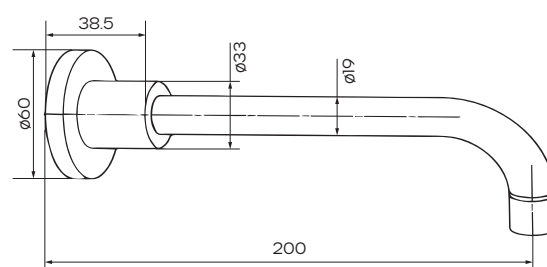

Alpha Bath or Basin Spout 200mm

Chrome

Product Code: 203062

WELS Rating Warranty

WELS 5 Stars, 6.0L /min
15 years - Ceramic Disc SBA,
SBA JV, Body, Spout, Flanges,
Handles and Chrome Finish
5 years - PVD and
Electroplate Finishes
1 year - Seals, Jumper Valves
and Labour

Product Specifications

Finish	Electroplated
Material	DZR Brass
Spout Reach	200mm
Swivel	No
Mounting	Wall
KPA (min/max)	50/500kPa
Inclusions	1x Wall spout Install instructions
Country of Manufacture	China
Maintenance & Care	Surfaces should be regularly cleaned with a soft, dampened cloth or sponge with warm, soapy water or mild detergent only. Do not use abrasive brushes, scourers, cleaners or harsh chlorides or chemicals as these can damage the finish