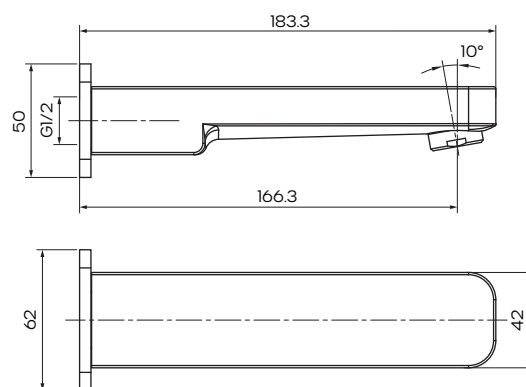

# Sigma Bath or Basin Spout 160mm

Brushed Nickel

Product Code: 202999

## Product Specifications

<b>Finish</b>	Electroplated
<b>Material</b>	DZR Brass
<b>Spout Reach</b>	166.3mm
<b>Swivel</b>	Fixed
<b>Mounting</b>	Wall
<b>KPA (min/max)</b>	50/500kPa
<b>Inclusions</b>	1x Wall spout Install instructions
<b>Country of Manufacture</b>	China
<b>Maintenance &amp; Care</b>	Surfaces should be regularly cleaned with a soft, dampened cloth or sponge with warm, soapy water or mild detergent only. Do not use abrasive brushes, scourers, cleaners or harsh chlorides or chemicals as these can damage the finish