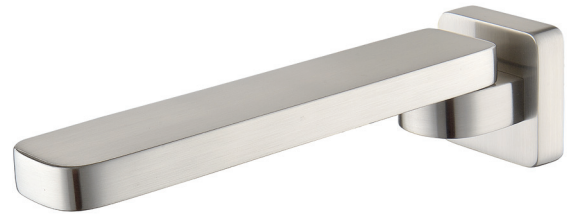

Sigma Swivel Bath Spout

Brushed Nickel

Product Code: 203001

WELS Rating	N/R
Warranty	15 years - Ceramic Disc SBA, SBA JV, Body, Spout, Flanges, Handles and Chrome Finish 5 years - PVD and Electroplate Finishes 1 year - Seals, Jumper Valves and Labour

Product Specifications

Finish	Electroplated
Material	DZR Brass
Spout Reach	198.3mm
Swivel	Swivel
Mounting	Wall
KPA (min/max)	50/500kPa
Inclusions	1x Wall spout Install instructions
Country of Manufacture	China
Maintenance & Care	Surfaces should be regularly cleaned with a soft, dampened cloth or sponge with warm, soapy water or mild detergent only. Do not use abrasive brushes, scourers, cleaners or harsh chlorides or chemicals as these can damage the finish