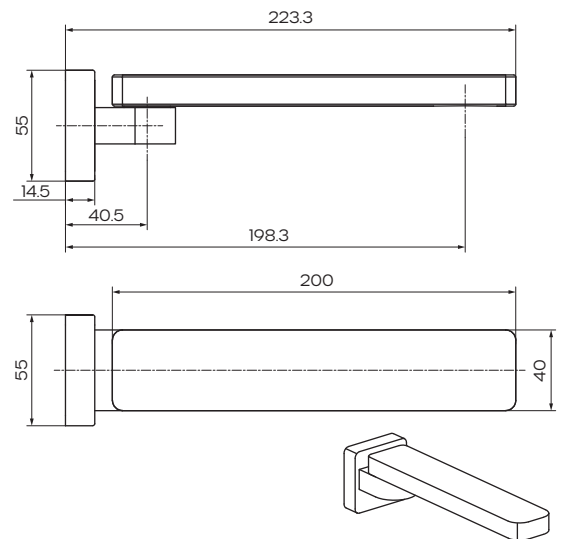

Sigma Swivel Bath Spout

Brushed Nickel

Product Code: 203001

WELS Rating	N/R
Warranty	15 years - Ceramic Disc SBA, SBA JV, Body, Spout, Flanges, Handles and Chrome Finish 5 years - PVD and Electroplate Finishes 1 year - Seals, Jumper Valves and Labour

Product Specifications

Finish	Electroplated
Material	DZR Brass
Spout Reach	198.3mm
Swivel	Swivel
Mounting	Wall
KPA (min/max)	50/500kPa
Inclusions	1x Wall spout Install instructions
Country of Manufacture	China
Maintenance & Care	Surfaces should be regularly cleaned with a soft, dampened cloth or sponge with warm, soapy water or mild detergent only. Do not use abrasive brushes, scourers, cleaners or harsh chlorides or chemicals as these can damage the finish