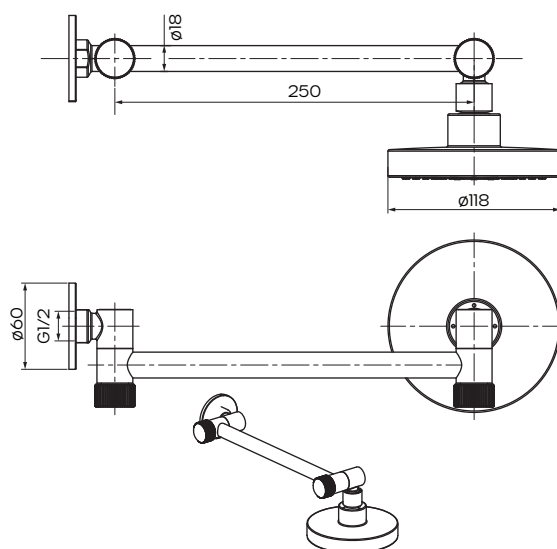

Alpha Multifunction Adjustable Wall Shower

Chrome

Product Code: 203070

WELS Rating Warranty

WELS 3 Stars 9L/min
20 years - Shower Body, Rail, PVC Coated Hoses, Handpieces, Sliders, Soap Dish and Chrome Finish
5 years - PVD and Electroplate Finishes
1 year - Seals and Labour

Product Specifications

Colour	Chrome
Finish	Electroplated brass and painted ABS
Material	Brass arm, adjustment knobs, wall flange ABS Shower rose and joint
Function	3 functions: Rain, Massage, Rain & Massage
Shower Reach	250mm
Inclusions	1x Shower Rose 1x Shower Arm and Wall Flange Install instructions
Country of Manufacture	China
Maintenance & Care	Surfaces should be regularly cleaned with a soft, dampened cloth or sponge with warm, soapy water or mild detergent only. Do not use abrasive brushes, scourers, cleaners or harsh chlorides or chemicals as these can damage the finish