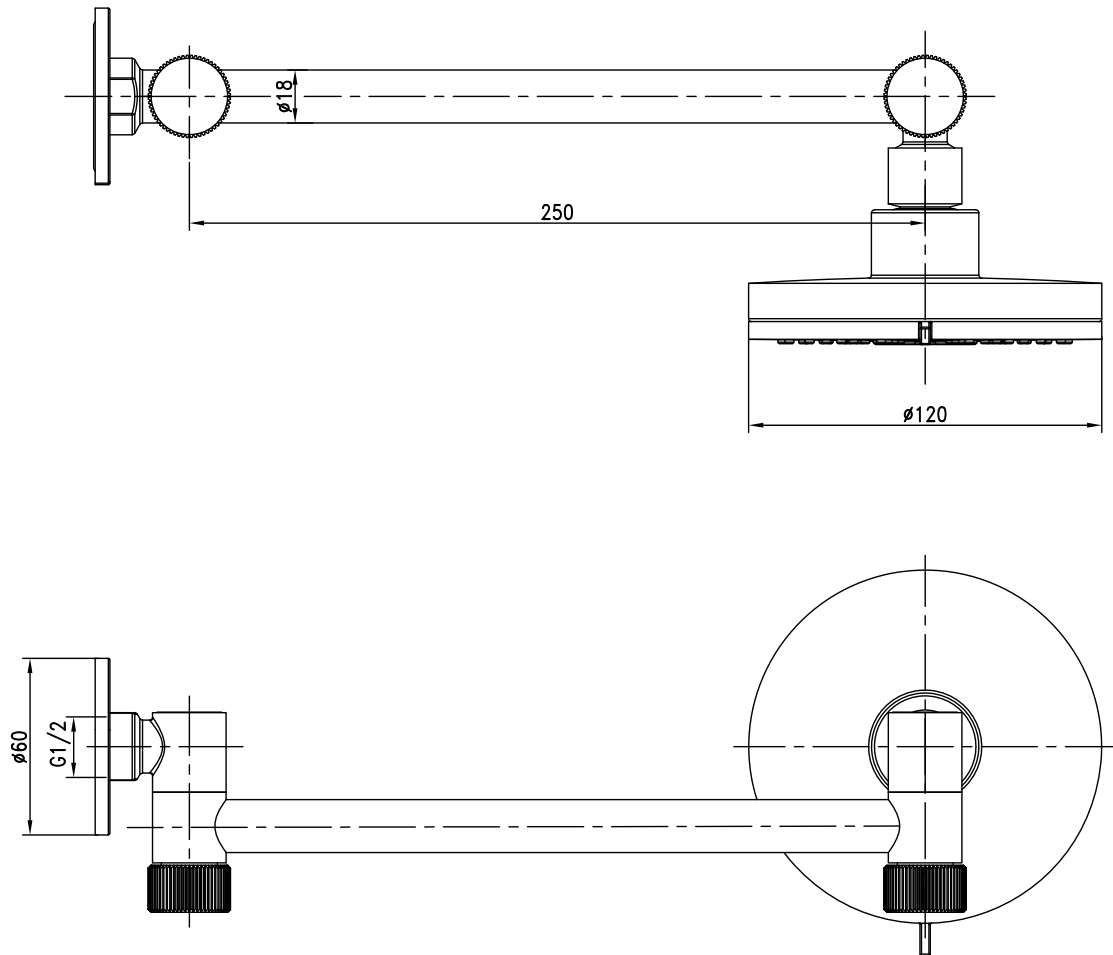

Projix Wall Shower 3 Function Black

Product Code: 203069

Product Specifications.

WELS rating	WELS 3 Star 9.0L/min	Shower Rose Diameter	120mm
WELS Registration No.		Inclusions	Wall shower Installation Instructions
Warranty	20 years – main brass body, wall elbow, shower arm, shower rail, PVC coated hose, showerhead, handpiece, slide bracket, diverter assembly, soap dish, and chrome plated finish 5 years - PVD and electroplate finishes 1 year - seals and labour	Maintenance & Care	Clean using a soft sponge or cloth with warm soapy water or detergent. Never use abrasive brushes or scourer pads to clean products. Rinse with water immediately after using any cleaning solution
Colour	Black		
Installation Type	Wall mount		
Shower Type	Wall shower		
Function	3 functions		
Shower Reach	250mm		

For more information call 1800 BATHROOM (1800 228 476) or visit raymor.com.au

© Registered trademark of Tradelink. All dimensions are in millimetres. Dimensions are approximate and should be checked against the physical product before installation. Changes may be made to this specification without notice due to our commitment to continual improvement. See raymor.com.au for full warranty details.
All dimensions in mm.

Version 1

raymor

Projix Wall Shower 3 Function Black

Product Code: 203069

For more information call 1800 BATHROOM (1800 228 476) or visit raymor.com.au

© Registered trademark of Tradelink. All dimensions are in millimetres. Dimensions are approximate and should be checked against the physical product before installation. Changes may be made to this specification without notice due to our commitment to continual improvement. See raymor.com.au for full warranty details.
All dimensions in mm.