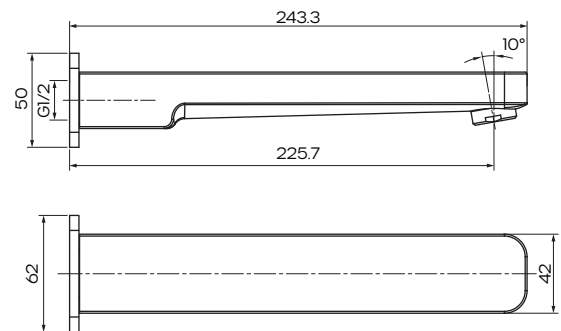

Sigma Bath or Basin Spout 220mm

Brushed Nickel

Product Code: 203000

WELS Rating Warranty

WELS 4 Stars, 7.5L /min
15 years - Ceramic Disc SBA,
SBA JV, Body, Spout, Flanges,
Handles and Chrome Finish
5 years - PVD and
Electroplate Finishes
1 year - Seals, Jumper Valves
and Labour

Product Specifications

Finish	Electroplated
Material	DZR Brass
Spout Reach	225.7mm
Swivel	Fixed
Mounting	Wall
KPA (min/max)	50/500kPa
Inclusions	1x Wall spout Install instructions
Country of Manufacture	China
Maintenance & Care	Surfaces should be regularly cleaned with a soft, dampened cloth or sponge with warm, soapy water or mild detergent only. Do not use abrasive brushes, scourers, cleaners or harsh chlorides or chemicals as these can damage the finish