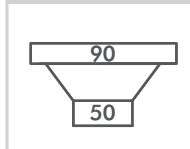

Model Code: ST340DU

Included Accessories

Optional Accessories

Dimensions

Specifications

Description	Double Bowls with a drainer, Undermount sink
Overall Sink Size	1160mm x 440mm x 190mm deep
Bowl Dimensions	360mm x 400mm x 190mm deep 360mm x 400mm x 190mm deep
Drainer Length	385mm
Technic	Fabrication
Material	Stainless steel SUS304

Installation

Fixings	Undermount clips supplied
Template	N/A
Min Cabinet Size	800mm
Waste Holes	2 x 90mm square Compatible with waste disposal

Plumbing

Waste Fittings	2 x (90mm x 2") basket wastes included
Overflow	N/A

Packaging

Carton Type	EPS protection & individual carton
Gross Weight	12.95Kg
Carton Size	1240mm x 290mm x 535mm
Pack QTY	1

SURFACE FINISH

WASTE KIT

MATERIAL

INSTALLATION OPTIONS

PROFILE