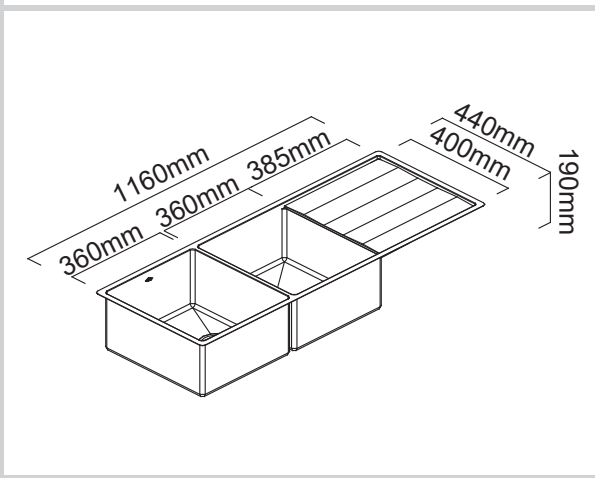

## Dimensions

## Specifications

Description	Double Bowls with a drainer, Undermount sink
Overall Sink Size	1160mm x 440mm x 190mm deep
Bowl Dimensions	360mm x 400mm x 190mm deep 360mm x 400mm x 190mm deep
Drainer Length	385mm
Technic	Fabrication
Material	Stainless steel SUS304

## Installation

Fixings	Undermount clips supplied
Template	N/A
Min Cabinet Size	800mm
Waste Holes	2 x 90mm square Compatible with waste disposal