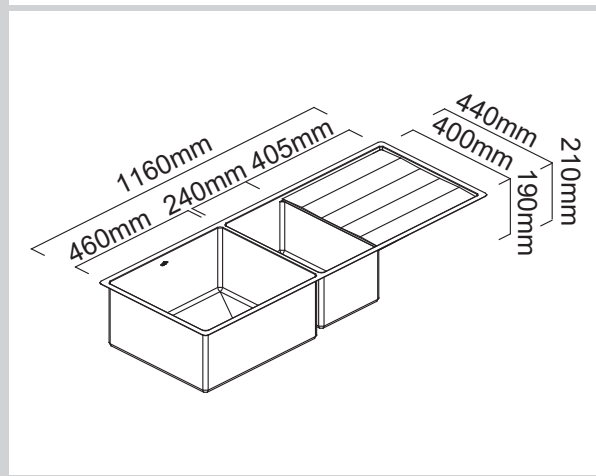

### Dimensions

### Specifications

Description	Double Bowls with a drainer, Undermount sink
Overall Sink Size	1160mm x 440mm x 210mm deep
Bowl Dimensions	460mm x 400mm x 210mm deep 240mm x 400mm x 190mm deep
Drainer Length	405mm
Technic	Fabrication
Material	Stainless steel SUS304

### Installation

Fixings	Undermount clips supplied
Template	N/A
Min Cabinet Size	900mm
Waste Holes	2 x 90mm square Compatible with waste disposal