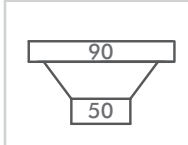

Model Code: Q200

Included Accessories

Optional Accessories

Dimensions

Specifications

| | |
|-------------------|--|
| Description | Double bowls, inset sink |
| Overall Sink Size | 796mm x 475mm x 200mm deep |
| Bowl Dimensions | 356mm x 406mm x 200mm deep 356mm x 406mm x 200mm deep |
| Drainer Length | N/A |
| Technic | Press |
| Material | Stainless steel SUS304 |

Installation

| | |
|------------------|--|
| Fixings | Inset clips supplied |
| Template | Supplied |
| Min Cabinet Size | 900mm |
| Waste Holes | 2 x 90mm round Compatible with waste disposal |

SURFACE FINISH

WASTE KIT

MATERIAL

INSTALLATION OPTIONS

PROFILE

Plumbing

| | |
|----------------|--|
| Waste Fittings | 2 x (90mm x 2") basket wastes included |
| Overflow | Available, conditions apply |

Packaging

| | |
|--------------|------------------------------------|
| Carton Type | EPS protection & individual carton |
| Gross Weight | 11.92Kg |
| Carton Size | 900mm x 530mm x 275mm |
| Pack QTY | 1 |