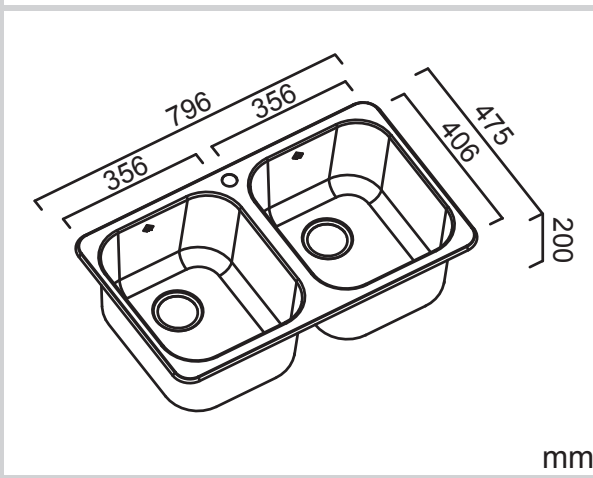

Model Code: Q200

Included Accessories

Optional Accessories

Dimensions

Specifications

| | |
|-------------------|--|
| Description | Double bowls, inset sink |
| Overall Sink Size | 796mm x 475mm x 200mm deep |
| Bowl Dimensions | 356mm x 406mm x 200mm deep 356mm x 406mm x 200mm deep |
| Drainer Length | N/A |
| Technic | Press |
| Material | Stainless steel SUS304 |

Installation

| | |
|------------------|--|
| Fixings | Inset clips supplied |
| Template | Supplied |
| Min Cabinet Size | 900mm |
| Waste Holes | 2 x 90mm round Compatible with waste disposal |

SURFACE FINISH

WASTE KIT

MATERIAL

INSTALLATION OPTIONS

PROFILE

Plumbing

| | |
|----------------|--|
| Waste Fittings | 2 x (90mm x 2") basket wastes included |
| Overflow | Available, conditions apply |

Packaging

| | |
|--------------|------------------------------------|
| Carton Type | EPS protection & individual carton |
| Gross Weight | 11.92Kg |
| Carton Size | 900mm x 530mm x 275mm |
| Pack QTY | 1 |