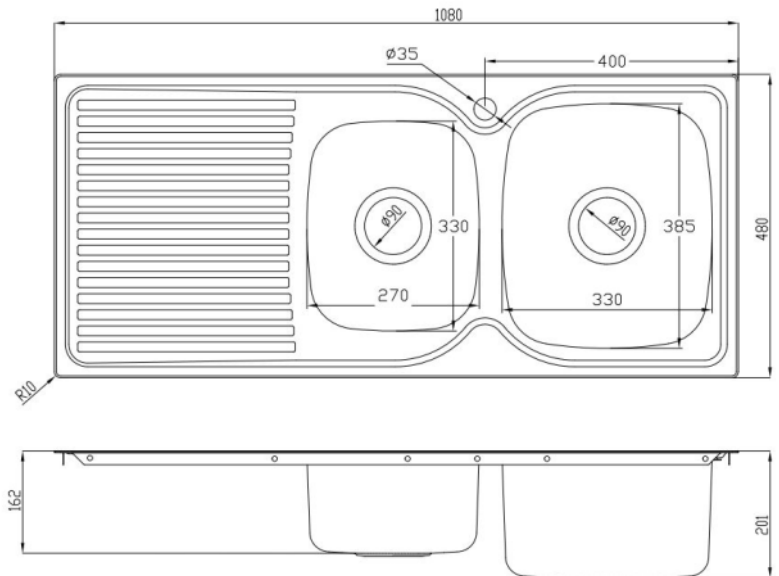

Essentials

1 & 3/4 RH Bowl Sink

Product code 139370
Warranty 10 year - body, 2 year - wastes, clips, 1 year - labour

PRODUCT SPECIFICATIONS

Colour Stainless Steel
Material 304 grade 18/10 Stainless Steel
Configuration Right Hand Bowls, Left Hand Drainer
Installation Type Top Mount
Design Radiused bowl with drainer
Tap Hole 1
Finish Polished
Construction Drawn
Width 1080mm
Height 480mm
Depth 201mm
Bowl 1 Size & Capacity 21L
Bowl 2 Size & Capacity 12L
Inclusions Sink
2 x Basket waste
Installation instructions
Maintenance & Care Surfaces should be regularly cleaned with a soft, dampened cloth or sponge with warm, soapy water. Do not use abrasive brushes, scourers or harsh chemicals as these can damage the finish

For more information call 1800 BATHROOM (1800 228 476) or visit tradelink.com.au

All dimensions are in millimetres. Dimensions shown are approximate and should be checked against the product before installation. Changes may be made to this specification without notice due to our commitment to continual improvement. See tradelink.com.au for full warranty details.