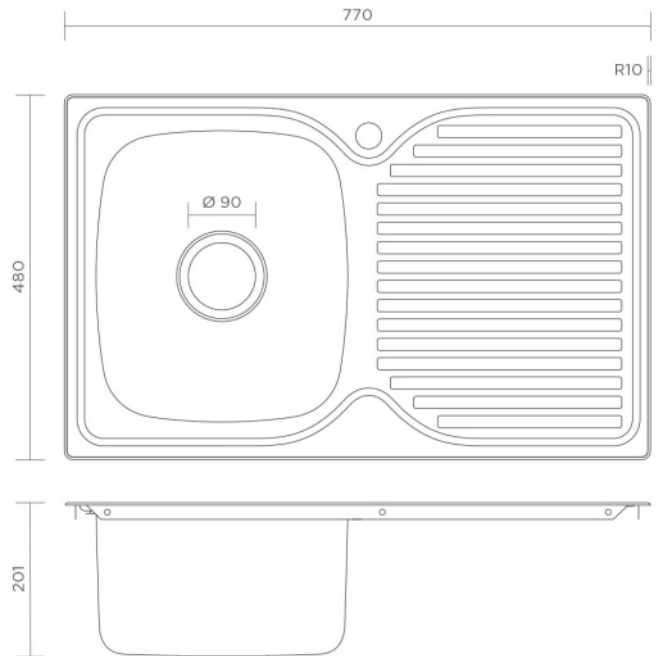

Essentials

Single LH Bowl Sink

Product code	139367
Warranty	10 year - body, 2 year - wastes, clips, 1 year - labour

PRODUCT SPECIFICATIONS

Colour	Stainless Steel
Material	304 grade 18/10 Stainless Steel
Configuration	Left Hand Bowl, Right Hand Drainer
Installation Type	Top Mount
Design	Radiused bowl with drainer
Tap Hole	1
Finish	Polished
Construction	Drawn
Width	770mm
Height	480mm
Depth	201mm
Bowl 1 Size & Capacity	21L
Bowl 2 Size & Capacity	n/a
Inclusions	Sink Basket waste Installation instructions
Maintenance & Care	Surfaces should be regularly cleaned with a soft, dampened cloth or sponge with warm, soapy water. Do not use abrasive brushes, scourers or harsh chemicals as these can damage the finish

For more information call 1800 BATHROOM (1800 228 476) or visit tradelink.com.au

All dimensions are in millimetres. Dimensions shown are approximate and should be checked against the product before installation. Changes may be made to this specification without notice due to our commitment to continual improvement. See tradelink.com.au for full warranty details.